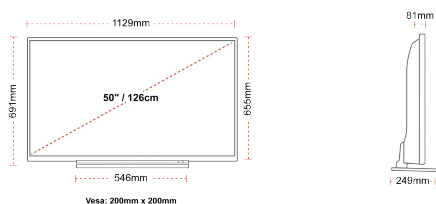

**HIGHLIGHTS**

- ⌵ Android TV
- ⌵ Google Assistant
- ⌵ Chromecast Built in
- ⌵ 4K UHD HDR
- ⌵ Dolby Vision HDR
- ⌵ Google Play Store

**CONNECTIONS**

**SIZE**

**DISPLAY**

Screen Size (inch / cm)	50" / 126cm
Panel Type	DLED
Resolution	Ultra HD (3840 x 2160)
Brightness	350

**MECHANICAL**

Boxed dimensions (mm)	1215 x 154 x 780
Dimensions with stand (mm)	1129 x 249 x 691
Dimensions without Stand (mm)	1129 x 81 x 655
Gross Weight (kg)	17
Net Weight (kg)	13
VESA (Wall mount) WxH	200mm x 200mm
Screw Size	M6