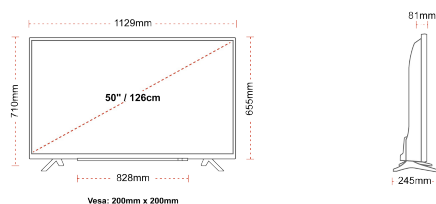

DISPLAY

Screen Size (inch / cm)	50" / 126cm
Panel Type	DLED
Resolution	Ultra HD (3840 x 2160)
Brightness	350

SOUND

Dolby Audio™	Yes
Audio Output Power (RMS)	2x10W
Speaker Type	Down Firing
Internal Subwoofer	No
Sound Modes	Music, Movie, Speech, Classic, Flat, User
DTS	Yes
Equalizer	5 band
Onkyo	No

ACCESSORIES

Remote Control	Yes
Remote Control Battery	Yes
Quick Start Guide	Yes
Small Remote Control	No

VIDEO

Wide Color Gamut	No
HDR	Yes
Dolby Vision HDR	Yes
TRU Flow	No
TRU Resolution	Yes
TRU Micro Dimming	Yes

TUNER / BROADCASTING

HEVC (H.265) Decoder	Yes
Tuner Type	HD DVB-T2/C/S2
UHD from Satellite	Yes
Dual Tuner	No
Electronic Program Guide (EPG)	Yes
Auto Search	Yes
Program Storage Capacity (Analog)	200
Program Storage Capacity (Digital S/S2)	10000
Program Storage Capacity (Digital T/T2/C)	1000+1000

CONNECTIONS

CI+	Yes
HDMI™	4 HDMI
USB	2 USB
Component (YPbPr) in	via VGA
Composite Video/Audio in	Yes
Scart	No
Ethernet	Yes
Headphone Out	Yes
Antenna Input	Yes
VGA (PC in - D-Sub15)	Yes

SMART TV FEATURES

HBBTV ver 2.0.2	Yes
Audio-Video Sharing (AVS)	No
Smart Portal	Android TV
Toshiba TV Smart Center	No
Web Browser	No
Netflix	Yes
YouTube™	Yes
Bluetooth	Yes
Screen Mirroring	Chromecast
Prime Video	Yes
Google Assistant	Google Assistant
Amazon Alexa	No

MECHANICAL

Boxed dimensions (mm)	1215 x 154 x 780
Dimensions with stand (mm)	1129 x 245 x 710
Dimensions without Stand (mm)	1129 x 81 x 655
Gross Weight (kg)	15
Net Weight (kg)	11
VESA (Wall mount) WxH	200mm x 200mm
Screw Size	M6

POWER / ENERGY

Stand-By Energy Consumption (Average)	<0.5W
Working Voltage - Frequency	220-240V AC
12V TV (Mobile TV)	No