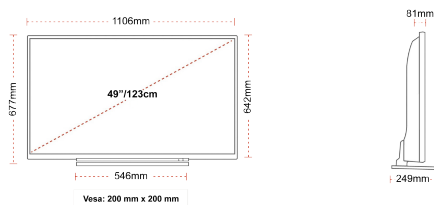

G
69kWh/1000

G
HDR
69kWh/1000

HIGHLIGHTS

- ⌵ Android TV
- ⌵ Google Assistant
- ⌵ Chromecast Built in
- ⌵ 4K UHD HDR
- ⌵ Dolby Vision HDR
- ⌵ Google Play Store

CONNECTIONS

SIZE

DISPLAY

Screen Size (inch / cm)	49" / 123cm
Panel Type	DLED
Resolution	Ultra HD (3840 x 2160)
Brightness	350

MECHANICAL

Boxed dimensions (mm)	1195 x 154 x 765
Dimensions with stand (mm)	1106 x 249 x 673
Dimensions without Stand (mm)	1106 x 81 x 641
Gross Weight (kg)	17
Net Weight (kg)	12
VESA (Wall mount) WxH	200mm x 200mm
Screw Size	M6