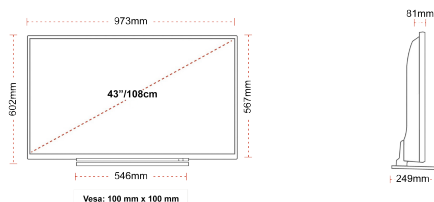

**SIZE**

**DISPLAY**

Screen Size (inch / cm)	43" / 108cm
Panel Type	DLED
Resolution	Ultra HD (3840 x 2160)
Brightness	350

**SOUND**

Dolby Audio™	Yes
Audio Output Power (RMS)	2x10W
Speaker Type	Down Firing
Internal Subwoofer	No
Sound Modes	Music, Movie, Speech, Classic, Flat, User
DTS	Yes
Equalizer	Yes
Onkyo	Sound by Onkyo

**MECHANICAL**

Boxed dimensions (mm)	1085 x 154 x 710
Dimensions with stand (mm)	973 x 249 x 599
Dimensions without Stand (mm)	973 x 81 x 567
Gross Weight (kg)	14
Net Weight (kg)	10
VESA (Wall mount) WxH	100mm x 100mm
Screw Size	M4