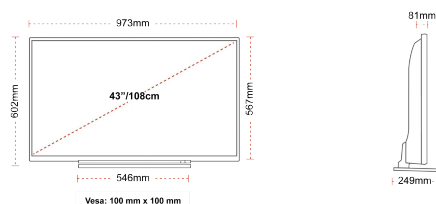

## SIZE

## DISPLAY

Screen Size (inch / cm)	43" / 108cm
Panel Type	DLED
Resolution	Ultra HD (3840 x 2160)
Brightness	350

## MECHANICAL

Boxed dimensions (mm)	1085 x 154 x 710
Dimensions with stand (mm)	973 x 249 x 599
Dimensions without Stand (mm)	973 x 81 x 567
Gross Weight (kg)	14
Net Weight (kg)	10
VESA (Wall mount) WxH	100mm x 100mm
Screw Size	M4