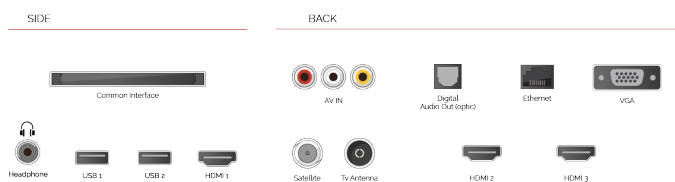

VIDEO
ON DEMAND

Don't miss out on any global video hits and YouTube™ sensations. There is no end of things to watch with local and worldwide video applications.

HIGHLIGHTS

- ⌵ Full HD (High Definition)
- ⌵ 3x HDMI™, 2x USB
- ⌵ Toshiba Smart Portal
- ⌵ Internal WLAN & Bluetooth
- ⌵ USB Recording
- ⌵ Eco Friendly Mode

CONNECTIONS

DISPLAY

Screen Size (inch / cm)	43" / 109cm
Panel Type	D-LED
Resolution	FHD (1920 x 1080)

SOUND

Dolby Audio™	Yes
Audio Output Power (RMS)	2x8W
Speaker Type	Downfiring Speaker Box
Internal Subwoofer	No
Sound Modes	Music, Movie, Speech, Classic, Flat, User
DTS	DTS™ HD + DTS™ TruSurround
Equalizer	5 Band