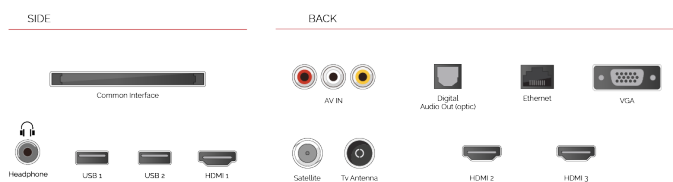

VIDEO
ON DEMAND

Don't miss out on any global video hits and YouTube™ sensations. There is no end of things to watch with local and worldwide video applications.

HIGHLIGHTS

- ⌵ Full HD (High Definition)
- ⌵ 3x HDMI™, 2x USB
- ⌵ Toshiba Smart Portal
- ⌵ Internal WLAN & Bluetooth
- ⌵ USB Recording
- ⌵ Eco Friendly Mode

CONNECTIONS

DISPLAY

Screen Size (inch / cm)	43" / 109cm
Panel Type	D-LED
Resolution	FHD (1920 x 1080)

SOUND

Dolby Audio™	Yes
Audio Output Power (RMS)	2x8W
Speaker Type	Downfiring Speaker Box
Internal Subwoofer	No
Sound Modes	Music, Movie, Speech, Classic, Flat, User
DTS	DTS™ HD + DTS™ TruSurround
Equalizer	5 Band