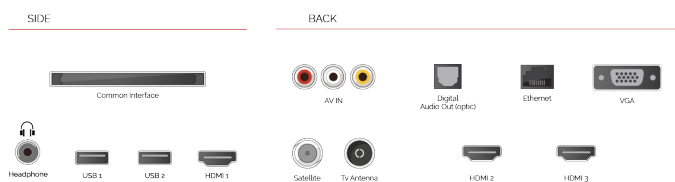

VIDEO ON DEMAND

Don't miss out on any global video hits and YouTube sensations. There is no end of things to watch with local and worldwide video applications.

HIGHLIGHTS

- ⊕ HD (High Definition) Ready
- ⊕ 3x HDMI™, 2x USB
- ⊕ Toshiba Smart Portal
- ⊕ Internal WLAN & Bluetooth
- ⊕ USB Recording
- ⊕ Eco Friendly Mode

CONNECTIONS

SIZE

DISPLAY

Screen Size (inch / cm)	32" / 81cm
Panel Type	D-LED
Resolution	HD (1366 x 768)
Brightness	250

SOUND

Dolby Audio™	Yes
Audio Output Power (RMS)	2x6W
Speaker Type	Downfiring Speaker
Internal Subwoofer	No
Sound Modes	Music, Movie, Speech, Classic, Flat, User
DTS	DTSTM HD + DTS™ TruSurround
Equalizer	5 Band