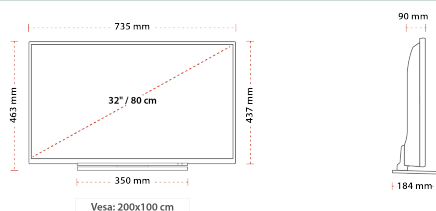

CONNECTIONS

SIZE

DISPLAY

Screen Size (inch / cm)	32" / 81cm
Panel Type	D-LED
Resolution	HD (1366 x 768)
Brightness	250

SOUND

Dolby Audio™	Yes
Audio Output Power (RMS)	2x6W
Speaker Type	Downfiring Speaker
Internal Subwoofer	No
Sound Modes	Music, Movie, Speech, Classic, Flat, User
DTS	DTSTM HD + DTS™ TruSurround
Equalizer	5 Band