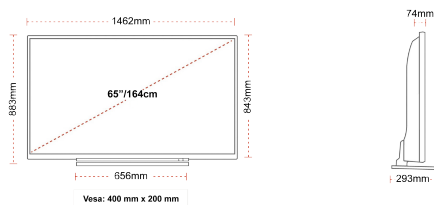

## SIZE

## DISPLAY

Screen Size (inch / cm)	65" / 164cm
Panel Type	Direct Back Light (DLED)
Resolution	Ultra HD (3840 x 2160)
Brightness	350

## MECHANICAL

Boxed dimensions (mm)	1620 x 165 x 995
Dimensions with stand (mm)	1462 x 293 x 879
Dimensions without Stand (mm)	1462 x 74 x 843
Gross Weight (kg)	31
Net Weight (kg)	24
VESA (Wall mount) WxH	400mm x 200mm
Screw Size	M6