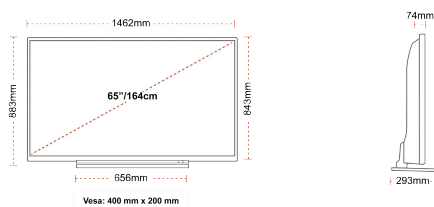

## SIZE

## DISPLAY

Screen Size (inch / cm)	65" / 164cm
Panel Type	Direct Back Light (DLED)
Resolution	Ultra HD (3840 x 2160)
Brightness	350

## MECHANICAL

Boxed dimensions (mm)	1620 x 165 x 995
Dimensions with stand (mm)	1462 x 293 x 879
Dimensions without Stand (mm)	1462 x 74 x 843
Gross Weight (kg)	31
Net Weight (kg)	24
VESA (Wall mount) WxH	400mm x 200mm
Screw Size	M6