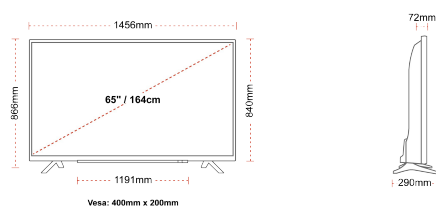

## SIZE

## DISPLAY

Screen Size (inch / cm)	65" / 164cm
Panel Type	Direct Back Light (DLED)
Resolution	Ultra HD (3840 x 2160)
Brightness	350

## MECHANICAL

Boxed dimensions (mm)	1620 x 165 x 1010
Dimensions with stand (mm)	1456 x 290 x 866
Dimensions without Stand (mm)	1456 x 72 x 840
Gross Weight (kg)	27,5
Net Weight (kg)	20,5
VESA (Wall mount) WxH	400mm x 200mm
Screw Size	M6