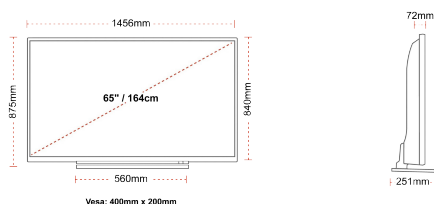

## SIZE

## DISPLAY

Screen Size (inch / cm)	65" / 164cm
Panel Type	DLED
Resolution	Ultra HD (3840 x 2160)
Brightness	320

## MECHANICAL

Boxed dimensions (mm)	1607 x 152 x 984
Dimensions with stand (mm)	1456 x 251 x 875
Dimensions without Stand (mm)	1456 x 72 x 840
Gross Weight (kg)	32,00
Net Weight (kg)	24,50
VESA (Wall mount) WxH	400mm x 200mm
Screw Size	M6