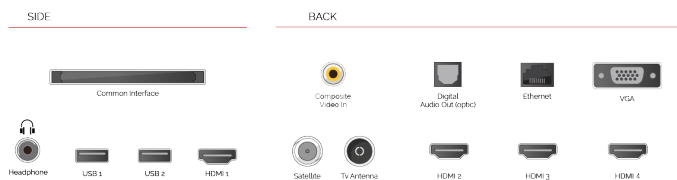

G
109kWh/1000

G
HDR
109kWh/1000

HIGHLIGHTS

- ⌕ Android TV
- ⌕ Chromecast Built in
- ⌕ 4K UHD HDR
- ⌕ Dolby Vision HDR
- ⌕ Google Play Store

CONNECTIONS

SIZE

DISPLAY

| | |
|-------------------------|------------------------|
| Screen Size (inch / cm) | 65" / 164cm |
| Panel Type | DLED |
| Resolution | Ultra HD (3840 x 2160) |
| Brightness | 320 |