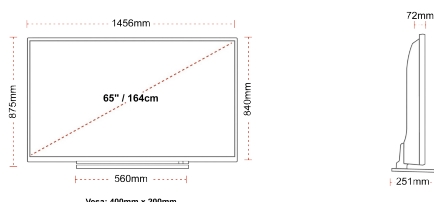

G
109kWh/1000

G
HDR
109kWh/1000

HIGHLIGHTS

- ⌕ Android TV
- ⌕ Chromecast Built in
- ⌕ 4K UHD HDR
- ⌕ Dolby Vision HDR
- ⌕ Google Play Store

CONNECTIONS

SIZE

DISPLAY

| | |
|-------------------------|------------------------|
| Screen Size (inch / cm) | 65" / 164cm |
| Panel Type | DLED |
| Resolution | Ultra HD (3840 x 2160) |
| Brightness | 320 |

MECHANICAL

| | |
|-------------------------------|------------------|
| Boxed dimensions (mm) | 1607 x 152 x 984 |
| Dimensions with stand (mm) | 1456 x 251 x 875 |
| Dimensions without Stand (mm) | 1456 x 72 x 840 |
| Gross Weight (kg) | 32,00 |
| Net Weight (kg) | 24,50 |
| VESA (Wall mount) WxH | 400mm x 200mm |
| Screw Size | M6 |