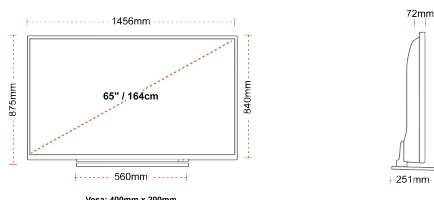

SIZE

DISPLAY

Screen Size (inch / cm)	65" / 164cm
Panel Type	DLED
Resolution	Ultra HD (3840 x 2160)
Brightness	320

SOUND

Dolby Audio™	Yes
Audio Output Power (RMS)	2x12W
Speaker Type	Down Firing
Internal Subwoofer	No
Sound Modes	Music, Movie, Speech, Classic, Flat, User
DTS	Yes
Equalizer	5 band
Onkyo	Sound by Onkyo

MECHANICAL

Boxed dimensions (mm)	1607 x 152 x 984
Dimensions with stand (mm)	1456 x 251 x 875
Dimensions without Stand (mm)	1456 x 72 x 840
Gross Weight (kg)	32,00
Net Weight (kg)	24,50
VESA (Wall mount) WxH	400mm x 200mm
Screw Size	M6