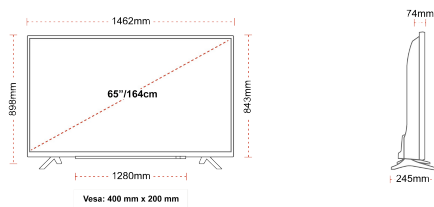

DISPLAY

Screen Size (inch / cm)	65" / 164cm
Panel Type	DLED
Resolution	Ultra HD (3840 x 2160)
Brightness	350

SOUND

Dolby Audio™	Yes
Audio Output Power (RMS)	2x12W
Speaker Type	Down Firing
Internal Subwoofer	No
Sound Modes	Music, Movie, Speech, Classic, Flat, User
DTS	Yes
Equalizer	5 band
Onkyo	Sound by Onkyo

ACCESSORIES

Remote Control	Yes
Remote Control Battery	Yes
Quick Start Guide	Yes
Small Remote Control	No
RC Bluetooth Support	Yes

VIDEO

Wide Color Gamut	No
HDR	Yes
Dolby Vision HDR	Yes
TRU Flow	No
TRU Resolution	Yes
TRU Micro Dimming	Yes

TUNER / BROADCASTING

HEVC (H.265) Decoder	Yes
Tuner Type	HD DVB-T2/C/S2
UHD from Satellite	Yes
Dual Tuner	No
Electronic Program Guide (EPG)	Yes
Auto Search	Yes
Program Storage Capacity (Analog)	200
Program Storage Capacity (Digital S/S2)	10000
Program Storage Capacity (Digital T/T2/C)	1000+1000

CONNECTIONS

CI+	Yes
HDMI™	4 HDMI
USB	2 USB
Component (YPbPr) in	via VGA
Composite Video/Audio in	Yes
Scart	No
Ethernet	Yes
Headphone Out	Yes
Antenna Input	Yes
VGA (PC in - D-Sub15)	Yes

SMART TV FEATURES

HBBTV ver 2.0.2	Yes
Audio-Video Sharing (AVS)	No
Smart Portal	Android TV
Toshiba TV Smart Center	No
Web Browser	No
Netflix	Yes
YouTube™	Yes
Bluetooth	Yes
Screen Mirroring	Chromecast
Prime Video	Yes
Google Assistant	Google Assistant
Amazon Alexa	No

MECHANICAL

Boxed dimensions (mm)	1620 x 165 x 1010
Dimensions with stand (mm)	1462 x 245 x 898
Dimensions without Stand (mm)	1462 x 74 x 843
Gross Weight (kg)	27,5
Net Weight (kg)	20,5
VESA (Wall mount) WxH	400mm x 200mm

POWER / ENERGY

Stand-By Energy Consumption (Average)	<0.5W
Working Voltage - Frequency	220-240V AC
12V TV (Mobile TV)	No