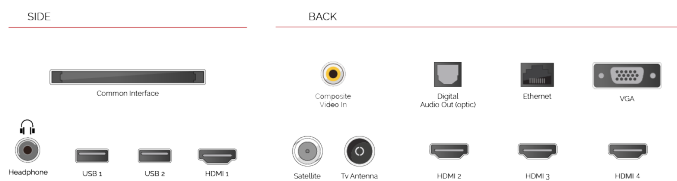

SIZE

DISPLAY

Screen Size (inch / cm)	65" / 164cm
Panel Type	DLED
Resolution	Ultra HD (3840 x 2160)
Brightness	350

SOUND

Dolby Audio™	Yes
Audio Output Power (RMS)	2x12W
Speaker Type	Down Firing
Internal Subwoofer	No
Sound Modes	Music, Movie, Speech, Classic, Flat, User
DTS	Yes
Equalizer	5 band
Onkyo	Sound by Onkyo