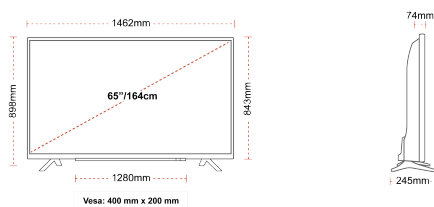

DISPLAY

Screen Size (inch / cm)	65" / 164cm
Panel Type	DLED
Resolution	Ultra HD (3840 x 2160)
Brightness	350

SOUND

Dolby Audio™	Yes
Audio Output Power (RMS)	2x12W
Speaker Type	Down Firing
Internal Subwoofer	No
Sound Modes	Music, Movie, Speech, Classic, Flat, User
DTS	Yes
Equalizer	5 band
Onkyo	Sound by Onkyo

MECHANICAL

Boxed dimensions (mm)	1620 x 165 x 1010
Dimensions with stand (mm)	1462 x 245 x 898
Dimensions without Stand (mm)	1462 x 74 x 843
Gross Weight (kg)	27,5
Net Weight (kg)	20,5
VESA (Wall mount) WxH	400mm x 200mm