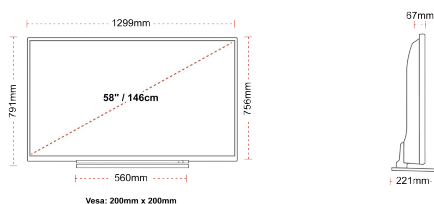

**SIZE**

**DISPLAY**

Screen Size (inch / cm)	58" / 146cm
Panel Type	DLED
Resolution	Ultra HD (3840 x 2160)
Brightness	350

**SOUND**

Dolby Audio™	Yes
Audio Output Power (RMS)	2x10W
Speaker Type	Down Firing
Internal Subwoofer	No
Sound Modes	Music, Movie, Speech, Classic, Flat, User
DTS	Yes
Equalizer	5 band
Onkyo	Sound by Onkyo

**MECHANICAL**

Boxed dimensions (mm)	1430 x 154 x 899
Dimensions with stand (mm)	1299 x 221 x 791
Dimensions without Stand (mm)	1299 x 67 x 756
Gross Weight (kg)	26,0
Net Weight (kg)	20,0
VESA (Wall mount) WxH	200mm x 200mm
Screw Size	M6