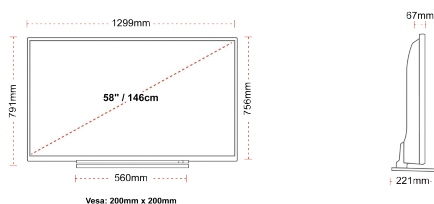

SIZE

DISPLAY

Screen Size (inch / cm)	58" / 146cm
Panel Type	DLED
Resolution	Ultra HD (3840 x 2160)
Brightness	350

SOUND

Dolby Audio™	Yes
Audio Output Power (RMS)	2x10W
Speaker Type	Down Firing
Internal Subwoofer	No
Sound Modes	Music, Movie, Speech, Classic, Flat, User
DTS	Yes
Equalizer	5 band
Onkyo	Sound by Onkyo

MECHANICAL

Boxed dimensions (mm)	1430 x 154 x 899
Dimensions with stand (mm)	1299 x 221 x 791
Dimensions without Stand (mm)	1299 x 67 x 756
Gross Weight (kg)	26,0
Net Weight (kg)	20,0
VESA (Wall mount) WxH	200mm x 200mm
Screw Size	M6