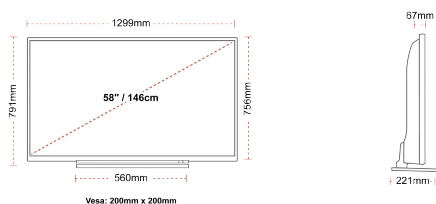

SIZE

DISPLAY

Screen Size (inch / cm)	58" / 146cm
Panel Type	DLED
Resolution	Ultra HD (3840 x 2160)
Brightness	350

SOUND

Dolby Audio™	Yes
Audio Output Power (RMS)	2x10W
Speaker Type	Down Firing
Internal Subwoofer	No
Sound Modes	Music, Movie, Speech, Classic, Flat, User
DTS	Yes
Equalizer	5 band
Onkyo	Sound by Onkyo

MECHANICAL

Boxed dimensions (mm)	1430 x 154 x 899
Dimensions with stand (mm)	1299 x 221 x 791
Dimensions without Stand (mm)	1299 x 67 x 756
Gross Weight (kg)	26,0
Net Weight (kg)	20,0
VESA (Wall mount) WxH	200mm x 200mm
Screw Size	M6