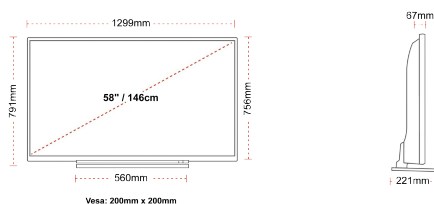

## SIZE

## DISPLAY

Screen Size (inch / cm)	58" / 146cm
Panel Type	DLED
Resolution	Ultra HD (3840 x 2160)
Brightness	350

## MECHANICAL

Boxed dimensions (mm)	1430 x 154 x 899
Dimensions with stand (mm)	1299 x 221 x 791
Dimensions without Stand (mm)	1299 x 67 x 756
Gross Weight (kg)	26,0
Net Weight (kg)	20,0
VESA (Wall mount) WxH	200mm x 200mm
Screw Size	M6