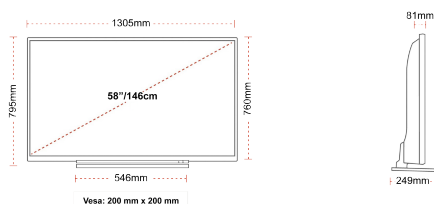

DISPLAY

Screen Size (inch / cm)	58" / 146cm
Panel Type	Direct Back Light (DLED)
Resolution	Ultra HD (3840 x 2160)
Brightness	350

SOUND

Dolby Audio™	Yes
Audio Output Power (RMS)	2x10W
Speaker Type	Down Firing
Internal Subwoofer	No
Sound Modes	Smart, Movie, Music, News
DTS	Yes
Equalizer	5 band
Onkyo	Sound by Onkyo

ACCESSORIES

Remote Control	Yes
Remote Control Battery	Yes
Quick Start Guide	Yes
Small Remote Control	No

VIDEO

Wide Color Gamut	No
HDR	Yes
Picture Modes	User, Standard, Vivid, Sport, Movie, Game
Dolby Vision HDR	Yes
TRU Flow	No
TRU Resolution	Yes
TRU Micro Dimming	Yes

TUNER / BROADCASTING

HEVC (H.265) Decoder	Yes
Tuner Type	HD DVB-T2/C/S2
UHD from Satellite	Yes
Dual Tuner	No
Electronic Program Guide (EPG)	Yes
Auto Search	Yes
Program Storage Capacity (Analog)	200
Program Storage Capacity (Digital S/S2)	10000
Program Storage Capacity (Digital T/T2/C)	1000+1000

CONNECTIONS

CI+	Yes
HDMI™	4 HDMI
USB	2 USB
Component (YPbPr) in	via VGA
Composite Video/Audio in	Yes
Scart	No
Ethernet	Yes
Headphone Out	Yes
Antenna Input	Yes
VGA (PC in - D-Sub15)	Yes

SMART TV FEATURES

HBBTV ver 2.0.2	Yes
Audio-Video Sharing (AVS)	No
Smart Portal	Android TV
Toshiba TV Smart Center	No
Web Browser	No
Netflix	Yes
YouTube™	Yes
Bluetooth	Yes
Screen Mirroring	Chromecast
Prime Video	Yes
Google Assistant	Google Assistant
Amazon Alexa	No

MECHANICAL

Boxed dimensions (mm)	1430 x 154 x 899
Dimensions with stand (mm)	1305 x 249 x 795
Dimensions without Stand (mm)	1305 x 81 x 760
Gross Weight (kg)	22
Net Weight (kg)	18
VESA (Wall mount) WxH	200mm x 200mm
Screw Size	M6

POWER / ENERGY

Stand-By Energy Consumption (Average)	<0.5W
Working Voltage - Frequency	220-240V AC
12V TV (Mobile TV)	No