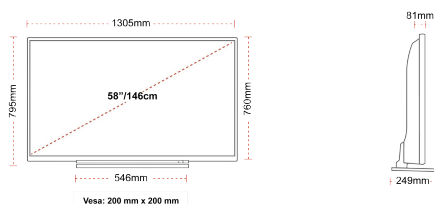

DISPLAY

Screen Size (inch / cm)	58" / 146cm
Panel Type	DLED
Resolution	Ultra HD (3840 x 2160)
Brightness	350

SOUND

Dolby Audio™	Yes
Audio Output Power (RMS)	2x10W
Speaker Type	Down Firing
Internal Subwoofer	No
Sound Modes	Music, Movie, Speech, Classic, Flat, User
DTS	DTS HD + DTS TruSurround
Equalizer	5 band
Onkyo	No

ACCESSORIES

Remote Control	Yes
Remote Control Battery	Yes
Quick Start Guide	Yes
Small Remote Control	No

VIDEO

Wide Color Gamut	No
HDR	Yes
Dolby Vision HDR	Yes
TRU Flow	Yes
TRU Resolution	Yes
TRU Micro Dimming	Yes

TUNER / BROADCASTING

HEVC (H.265) Decoder	Yes
Tuner Type	HD DVB-T2/C/S2
UHD from Satellite	Yes
Dual Tuner	No
Electronic Program Guide (EPG)	Yes
Auto Search	Yes
Program Storage Capacity (Analog)	Yes
Program Storage Capacity (Digital S/S2)	10000
Program Storage Capacity (Digital T/T2/C)	800

CONNECTIONS

CI+	Yes
HDMI™	3 HDMI
USB	2 USB
Component (YPbPr) in	via VGA
Composite Video/Audio in	Yes
Scart	No
Ethernet	Yes
Headphone Out	Yes
Antenna Input	Yes
VGA (PC in - D-Sub15)	Yes

SMART TV FEATURES

HBBTV ver 2.0.2	Yes
Audio-Video Sharing (AVS)	Yes
Smart Portal	Toshiba
Toshiba TV Smart Center	Yes
Web Browser	Yes
Netflix	Yes
YouTube™	Yes
Bluetooth	Yes
Screen Mirroring	Miracast
Prime Video	Yes
Google Assistant	Works with Google Assistant
Amazon Alexa	Works with Alexa

MECHANICAL

Boxed dimensions (mm)	1430 x 154 x 899
Dimensions with stand (mm)	1305 x 249 x 795
Dimensions without Stand (mm)	1305 x 81 x 760
Gross Weight (kg)	22
Net Weight (kg)	18
VESA (Wall mount) WxH	200mm x 200mm

POWER / ENERGY

Stand-By Energy Consumption (Average)	0,5W
Working Voltage - Frequency	220-240VAC 50Hz
12V TV (Mobile TV)	No