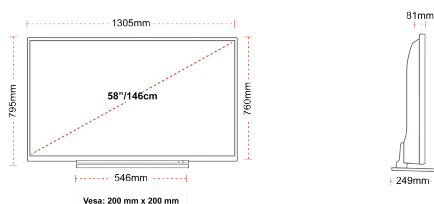

DISPLAY

Screen Size (inch / cm)	58" / 146cm
Panel Type	DLED
Resolution	Ultra HD (3840 x 2160)
Brightness	350

SOUND

Dolby Audio™	Yes
Audio Output Power (RMS)	2x10W
Speaker Type	Down Firing
Internal Subwoofer	No
Sound Modes	Music, Movie, Speech, Classic, Flat, User
DTS	Yes
Equalizer	Yes
Onkyo	Sound by Onkyo

ACCESSORIES

Remote Control	Yes
Remote Control Battery	Yes
Quick Start Guide	Yes
Small Remote Control	No
RC Bluetooth Support	Yes

VIDEO

Wide Color Gamut	No
HDR	Yes
Dolby Vision HDR	Yes
TRU Flow	No
TRU Resolution	Yes
TRU Micro Dimming	Yes

TUNER / BROADCASTING

HEVC (H.265) Decoder	Yes
Tuner Type	HD DVB-T2/C/S2
UHD from Satellite	Yes
Dual Tuner	No
Electronic Program Guide (EPG)	Yes
Auto Search	Yes
Program Storage Capacity (Digital S/S2)	10000
Program Storage Capacity (Digital T/T2/C)	800

CONNECTIONS

CI+	Yes
HDMI™	4 HDMI
USB	2 USB
Component (YPbPr) in	via VGA
Composite Video/Audio in	Yes
Scart	No
Ethernet	Yes
Headphone Out	Yes
Antenna Input	Yes
VGA (PC in - D-Sub15)	Yes

SMART TV FEATURES

HBBTV ver 2.0.2	Yes
Smart Portal	Android TV
Toshiba TV Smart Center	No
Web Browser	Downloadable
Netflix	Yes
YouTube™	Yes
Freeview Play	No
Bluetooth	Yes
Screen Mirroring	Chromecast
Prime Video	Yes
Google Assistant	Yes
Google Play Store	Yes
Amazon Alexa	No

MECHANICAL

Boxed dimensions (mm)	1430 x 154 x 884
Dimensions with stand (mm)	1305 x 249 x 795
Dimensions without Stand (mm)	1305 x 81 x 760
Gross Weight (kg)	22
Net Weight (kg)	18
VESA (Wall mount) WxH	200mm x 200mm
Screw Size	M

POWER / ENERGY

Stand-By Energy Consumption (Average)	<0.5W
Working Voltage - Frequency	220-240VAC 50Hz
Luminance %	72%
12V TV (Mobile TV)	No