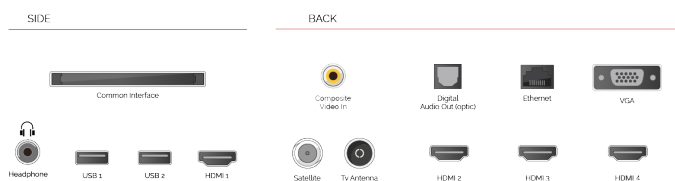

E

70kWh/1000

HIGHLIGHTS

- ⌵ Android TV
- ⌵ Google Assistant
- ⌵ Chromecast Built in
- ⌵ 4K UHD HDR
- ⌵ Dolby Vision HDR
- ⌵ Google Play Store

CONNECTIONS

SIZE

DISPLAY

Screen Size (inch / cm)	58" / 146cm
Panel Type	DLED
Resolution	Ultra HD (3840 x 2160)
Brightness	350

SOUND

Dolby Audio™	Yes
Audio Output Power (RMS)	2x10W
Speaker Type	Down Firing
Internal Subwoofer	No
Sound Modes	Music, Movie, Speech, Classic, Flat, User
DTS	Yes
Equalizer	Yes
Onkyo	Sound by Onkyo

ACCESSORIES