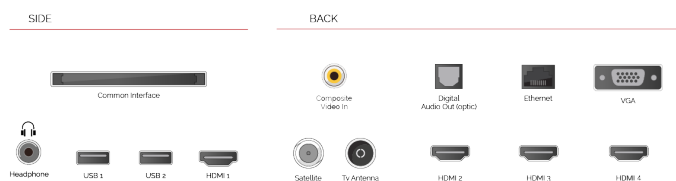

CONNECTIONS

SIZE