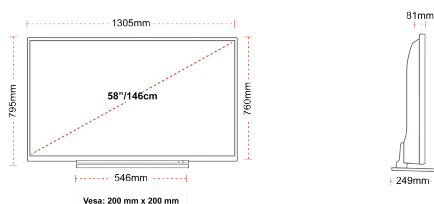

E

70kWh/1000

HIGHLIGHTS

- ⌵ Android TV
- ⌵ Google Assistant
- ⌵ Chromecast Built in
- ⌵ 4K UHD HDR
- ⌵ Dolby Vision HDR
- ⌵ Google Play Store

CONNECTIONS

SIZE

DISPLAY

Screen Size (inch / cm)	58" / 146cm
Panel Type	DLED
Resolution	Ultra HD (3840 x 2160)
Brightness	350

MECHANICAL

Boxed dimensions (mm)	1430 x 154 x 884
Dimensions with stand (mm)	1305 x 249 x 795
Dimensions without Stand (mm)	1305 x 81 x 760
Gross Weight (kg)	22
Net Weight (kg)	18
VESA (Wall mount) WxH	200mm x 200mm
Screw Size	M