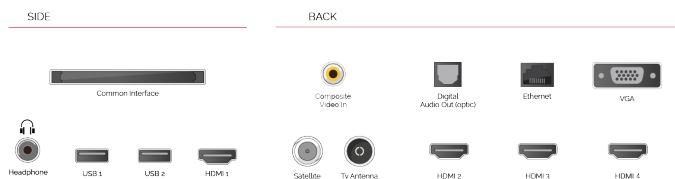

CONNECTIONS

SIZE

DISPLAY

Screen Size (inch / cm)	58" / 146cm
Panel Type	DLED
Resolution	Ultra HD (3840 x 2160)
Brightness	350

SOUND

Dolby Audio™	Yes
Audio Output Power (RMS)	2x10W
Speaker Type	Down Firing
Internal Subwoofer	No
Sound Modes	Music, Movie, Speech, Classic, Flat, User
DTS	Yes
Equalizer	5 band
Onkyo	No