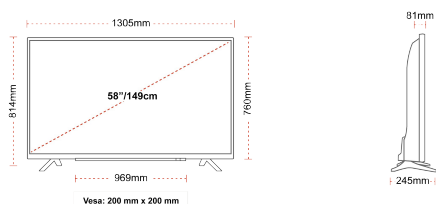

CONNECTIONS

SIZE

DISPLAY

Screen Size (inch / cm)	58" / 146cm
Panel Type	DLED
Resolution	Ultra HD (3840 x 2160)
Brightness	350

SOUND

Dolby Audio™	Yes
Audio Output Power (RMS)	2x10W
Speaker Type	Down Firing
Internal Subwoofer	No
Sound Modes	Music, Movie, Speech, Classic, Flat, User
DTS	Yes
Equalizer	5 band
Onkyo	No

MECHANICAL

Boxed dimensions (mm)	1430 x 154 x 899
Dimensions with stand (mm)	1305 x 245 x 814
Dimensions without Stand (mm)	1305 x 81 x 760
Gross Weight (kg)	20,0
Net Weight (kg)	15,5
VESA (Wall mount) WxH	200mm x 200mm
Screw Size	M6