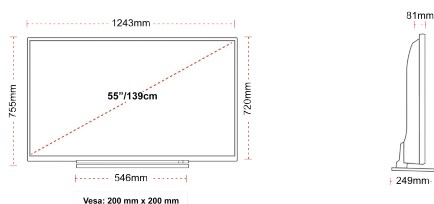

## SIZE

## DISPLAY

Screen Size (inch / cm)	55" / 139cm
Panel Type	Direct Back Light (DLED)
Resolution	Ultra HD (3840 x 2160)
Brightness	350

## MECHANICAL

Boxed dimensions (mm)	1369 x 154 x 860
Dimensions with stand (mm)	1243 x 249 x 754
Dimensions without Stand (mm)	1243 x 81 x 719
Gross Weight (kg)	21
Net Weight (kg)	16
VESA (Wall mount) WxH	200mm x 200mm
Screw Size	M6