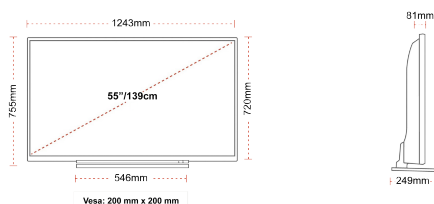

## SIZE

## DISPLAY

|                         |                          |
|-------------------------|--------------------------|
| Screen Size (inch / cm) | 55" / 139cm              |
| Panel Type              | Direct Back Light (DLED) |
| Resolution              | Ultra HD (3840 x 2160)   |
| Brightness              | 350                      |

## MECHANICAL

|                               |                  |
|-------------------------------|------------------|
| Boxed dimensions (mm)         | 1369 x 154 x 860 |
| Dimensions with stand (mm)    | 1243 x 249 x 754 |
| Dimensions without Stand (mm) | 1243 x 81 x 719  |
| Gross Weight (kg)             | 21               |
| Net Weight (kg)               | 16               |
| VESA (Wall mount) WxH         | 200mm x 200mm    |
| Screw Size                    | M6               |