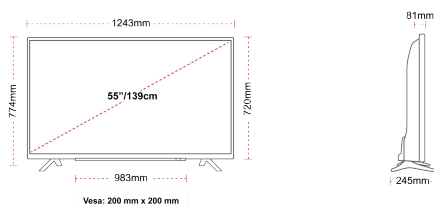

G
82kWh/1000

G
HDR
82kWh/1000

HIGHLIGHTS

- ⌵ Android TV
- ⌵ Google Assistant
- ⌵ Chromecast Built in
- ⌵ 4K UHD HDR
- ⌵ Dolby Vision HDR
- ⌵ Google Play Store

CONNECTIONS

SIZE

DISPLAY

Screen Size (inch / cm)	55" / 139cm
Panel Type	Direct Back Light (DLED)
Resolution	Ultra HD (3840 x 2160)
Brightness	350

MECHANICAL

Boxed dimensions (mm)	1369 x 154 x 860
Dimensions with stand (mm)	1243 x 245 x 774
Dimensions without Stand (mm)	1243 x 81 x 720
Gross Weight (kg)	19
Net Weight (kg)	14
VESA (Wall mount) WxH	200mm x 200mm
Screw Size	M