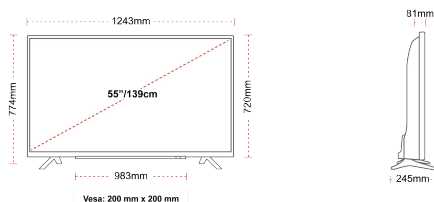

G
82kWh/1000

G
HDR
82kWh/1000

HIGHLIGHTS

- ⌵ Android TV
- ⌵ Google Assistant
- ⌵ Chromecast Built in
- ⌵ 4K UHD HDR
- ⌵ Dolby Vision HDR
- ⌵ Google Play Store

CONNECTIONS

SIZE

DISPLAY

Screen Size (inch / cm)	55" / 139cm
Panel Type	Direct Back Light (DLED)
Resolution	Ultra HD (3840 x 2160)
Brightness	350

MECHANICAL

Boxed dimensions (mm)	1369 x 154 x 860
Dimensions with stand (mm)	1243 x 245 x 774
Dimensions without Stand (mm)	1243 x 81 x 720
Gross Weight (kg)	19
Net Weight (kg)	14
VESA (Wall mount) WxH	200mm x 200mm
Screw Size	M