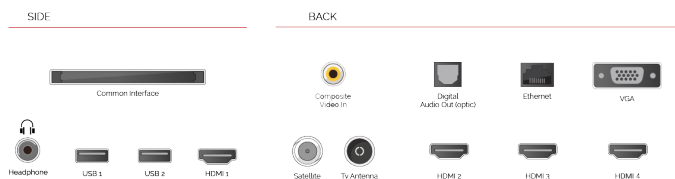

G

82kWh/1000

G

HDR
 82kWh/1000

HIGHLIGHTS

- ⌵ Android TV
- ⌵ Google Assistant
- ⌵ Chromecast Built in
- ⌵ 4K UHD HDR
- ⌵ Dolby Vision HDR
- ⌵ Google Play Store

CONNECTIONS

SIZE

DISPLAY

Screen Size (inch / cm)	55" / 139cm
Panel Type	Direct Back Light (DLED)
Resolution	Ultra HD (3840 x 2160)
Brightness	350

SOUND

Dolby Audio™	Yes
Audio Output Power (RMS)	2x10W
Speaker Type	Down Firing
Internal Subwoofer	No
Sound Modes	Smart, Movie, Music, News
DTS	Yes
Equalizer	5 band
Onkyo	Sound by Onkyo