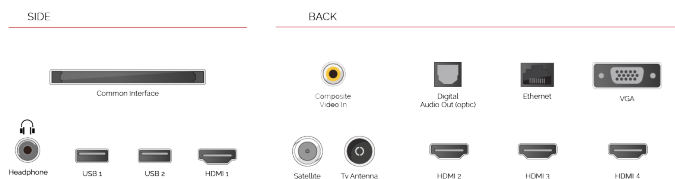

G
82kWh/1000

G
HDR
82kWh/1000

HIGHLIGHTS

- ⌵ Android TV
- ⌵ Google Assistant
- ⌵ Chromecast Built in
- ⌵ 4K UHD HDR
- ⌵ Dolby Vision HDR
- ⌵ Google Play Store

CONNECTIONS

SIZE

DISPLAY

Screen Size (inch / cm)	55" / 139cm
Panel Type	Direct Back Light (DLED)
Resolution	Ultra HD (3840 x 2160)
Brightness	350

VIDEO

Wide Color Gamut	No
HDR	Yes
Picture Modes	User, Standard, Vivid, Sport, Movie, Game
Dolby Vision HDR	Yes
TRU Flow	No
TRU Resolution	Yes
TRU Micro Dimming	Yes

TUNER / BROADCASTING

HEVC (H.265) Decoder	Yes
Tuner Type	HD DVB-T2/C/S2
UHD from Satellite	Yes
Dual Tuner	No
Electronic Program Guide (EPG)	Yes
Auto Search	Yes
Program Storage Capacity (Analog)	200
Program Storage Capacity (Digital S/S2)	10000
Program Storage Capacity (Digital T/T2/C)	1000+1000