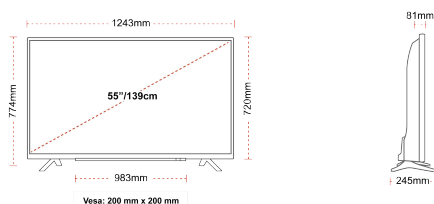

DISPLAY

Screen Size (inch / cm)	55" / 139cm
Panel Type	Direct Back Light (DLED)
Resolution	Ultra HD (3840 x 2160)
Brightness	350

SOUND

Dolby Audio™	Yes
Audio Output Power (RMS)	2x10W
Speaker Type	Down Firing
Internal Subwoofer	No
Sound Modes	Smart, Movie, Music, News
DTS	Yes
Equalizer	5 band
Onkyo	Sound by Onkyo

ACCESSORIES

Remote Control	Yes
Remote Control Battery	Yes
Quick Start Guide	Yes
Small Remote Control	No
RC Bluetooth Support	Yes

VIDEO

Wide Color Gamut	No
HDR	Yes
Picture Modes	User, Standard, Vivid, Sport, Movie, Game
Dolby Vision HDR	Yes
TRU Flow	No
TRU Resolution	Yes
TRU Micro Dimming	Yes

TUNER / BROADCASTING

HEVC (H.265) Decoder	Yes
Tuner Type	HD DVB-T2/C/S2
UHD from Satellite	Yes
Dual Tuner	No
Electronic Program Guide (EPG)	Yes
Auto Search	Yes
Program Storage Capacity (Analog)	200
Program Storage Capacity (Digital S/S2)	10000
Program Storage Capacity (Digital T/T2/C)	1000+1000

CONNECTIONS

CI+	Yes
HDMI™	4 HDMI
USB	2 USB
Component (YPbPr) in	via VGA
Composite Video/Audio in	Yes
Scart	No
Ethernet	Yes
Headphone Out	Yes
Antenna Input	Yes
VGA (PC in - D-Sub15)	Yes

SMART TV FEATURES

HBBTV ver 2.0.2	Yes
Audio-Video Sharing (AVS)	No
Smart Portal	Android TV
Toshiba TV Smart Center	No
Web Browser	No
Netflix	Yes
YouTube™	Yes
Bluetooth	Yes
Screen Mirroring	Chromecast
Prime Video	Yes
Google Assistant	Google Assistant
Amazon Alexa	No

MECHANICAL

Boxed dimensions (mm)	1369 x 154 x 860
Dimensions with stand (mm)	1243 x 245 x 774
Dimensions without Stand (mm)	1243 x 81 x 720
Gross Weight (kg)	19
Net Weight (kg)	14
VESA (Wall mount) WxH	200mm x 200mm
Screw Size	M

POWER / ENERGY

Stand-By Energy Consumption (Average)	<0.5W
Working Voltage - Frequency	220-240V AC
12V TV (Mobile TV)	No