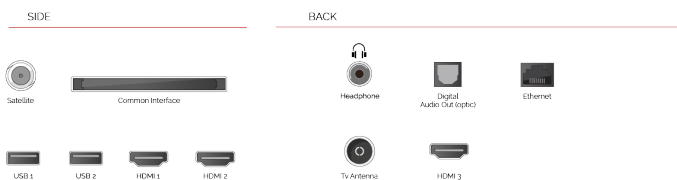

CONNECTIONS

SIZE