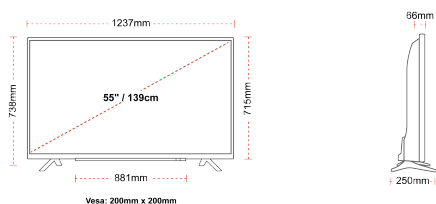

**CONNECTIONS**

**SIZE**

**DISPLAY**

Screen Size (inch / cm)	55" / 139cm
Panel Type	Direct Back Light (DLED)
Resolution	Ultra HD (3840 x 2160)
Brightness	350

**SOUND**

Dolby Audio™	Yes
Audio Output Power (RMS)	2x12W
Speaker Type	Down Firing
Internal Subwoofer	Yes
Sound Modes	Smart, Movie, Music, News
DTS	Yes
Equalizer	5 band
Onkyo	Yes

**MECHANICAL**

Boxed dimensions (mm)	1369 x 154 x 860
Dimensions with stand (mm)	1237 x 250 x 738
Dimensions without Stand (mm)	1237 x 66 x 715
Gross Weight (kg)	19,5
Net Weight (kg)	14,5
VESA (Wall mount) WxH	200mm x 200mm
Screw Size	M6