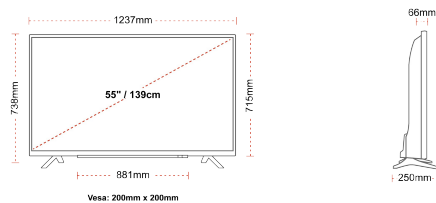

CONNECTIONS

SIZE

DISPLAY

Screen Size (inch / cm)	55" / 139cm
Panel Type	Direct Back Light (DLED)
Resolution	Ultra HD (3840 x 2160)
Brightness	250

SOUND

Dolby Audio™	Yes
Audio Output Power (RMS)	2x10W
Speaker Type	Down Firing
Internal Subwoofer	Yes
Sound Modes	Smart, Movie, Music, News
DTS	Yes
Equalizer	5 band
Onkyo	Sound by Onkyo

MECHANICAL

Boxed dimensions (mm)	1369 x 154 x 860
Dimensions with stand (mm)	1237 x 250 x 738
Dimensions without Stand (mm)	1237 x 66 x 715
Gross Weight (kg)	20
Net Weight (kg)	16
VESA (Wall mount) WxH	200mm x 200mm
Screw Size	M6