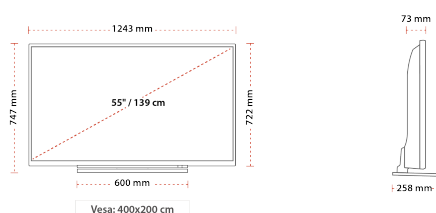

## SIZE

## DISPLAY

Screen Size (inch / cm)	55" / 140cm
Panel Type	D-LED
Resolution	UHD (3840 x 2160)
Brightness	350

## MECHANICAL

Boxed dimensions (mm)	1369 x 154 x 884
Dimensions with stand (mm)	258 x 1243 x 747
Dimensions without Stand (mm)	73 x 1243 x 722
Gross Weight (kg)	23
Net Weight (kg)	18
VESA (Wall mount) WxH	400 x 200