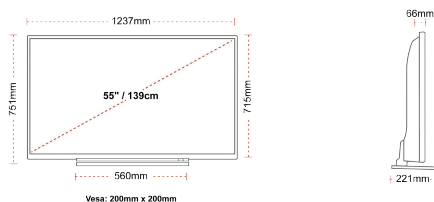

G
82kWh/1000

G
HDR
82kWh/1000

HIGHLIGHTS

- ⌵ Android TV
- ⌵ Google Assistant
- ⌵ Chromecast Built in
- ⌵ 4K UHD HDR
- ⌵ Dolby Vision HDR
- ⌵ Google Play Store

CONNECTIONS

SIZE

DISPLAY

Screen Size (inch / cm)	55" / 139cm
Panel Type	DLED
Resolution	Ultra HD (3840 x 2160)
Brightness	320

MECHANICAL

Boxed dimensions (mm)	1369 x 154 x 860
Dimensions with stand (mm)	1237 x 221 x 751
Dimensions without Stand (mm)	1237 x 66 x 715
Gross Weight (kg)	23,5
Net Weight (kg)	18,5
VESA (Wall mount) WxH	200mm x 200mm