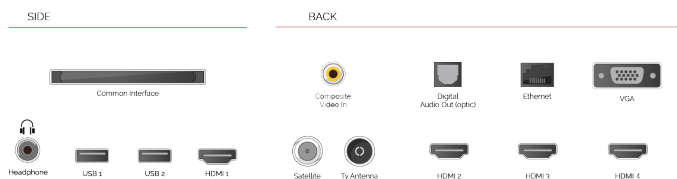

G
82kWh/1000

G
HDR
82kWh/1000

HIGHLIGHTS

- ⌵ Android TV
- ⌵ Google Assistant
- ⌵ Chromecast Built in
- ⌵ 4K UHD HDR
- ⌵ Dolby Vision HDR
- ⌵ Google Play Store

CONNECTIONS

SIZE

DISPLAY

Screen Size (inch / cm)	55" / 139cm
Panel Type	DLED
Resolution	Ultra HD (3840 x 2160)
Brightness	320