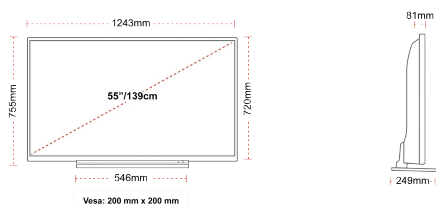

G
82kWh/1000

G
HDR
82kWh/1000

HIGHLIGHTS

- ⊗ Android TV
- ⊗ Google Assistant
- ⊗ Chromecast Built in
- ⊗ 4K UHD HDR
- ⊗ Dolby Vision HDR
- ⊗ Google Play Store

CONNECTIONS

SIZE

DISPLAY

Screen Size (inch / cm)	55" / 139cm
Panel Type	DLED
Resolution	Ultra HD (3840 x 2160)
Brightness	350

MECHANICAL

Boxed dimensions (mm)	1369 x 154 x 860
Dimensions with stand (mm)	1243 x 249 x 754
Dimensions without Stand (mm)	1243 x 81 x 719
Gross Weight (kg)	21
Net Weight (kg)	16
VESA (Wall mount) WxH	200mm x 200mm
Screw Size	M6