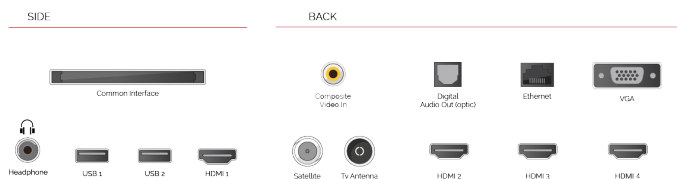

G
82kWh/1000

G
HDR
82kWh/1000

HIGHLIGHTS

- ⊗ Android TV
- ⊗ Google Assistant
- ⊗ Chromecast Built in
- ⊗ 4K UHD HDR
- ⊗ Dolby Vision HDR
- ⊗ Google Play Store

CONNECTIONS

SIZE

DISPLAY

Screen Size (inch / cm)	55" / 139cm
Panel Type	DLED
Resolution	Ultra HD (3840 x 2160)
Brightness	350