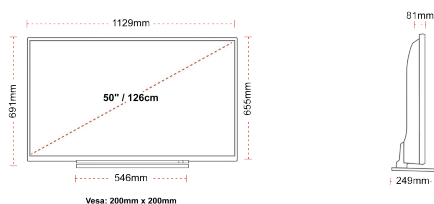

## SIZE

## DISPLAY

Screen Size (inch / cm)	50" / 126cm
Panel Type	Direct Back Light (DLED)
Resolution	Ultra HD (3840 x 2160)
Brightness	350

## MECHANICAL

Boxed dimensions (mm)	1215 x 154 x 780
Dimensions with stand (mm)	1129 x 249 x 691
Dimensions without Stand (mm)	1129 x 81 x 655
Gross Weight (kg)	17
Net Weight (kg)	13
VESA (Wall mount) WxH	200mm x 200mm
Screw Size	M6