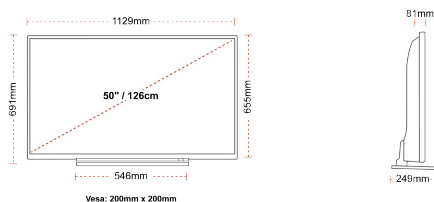

DISPLAY

Screen Size (inch / cm)	50" / 126cm
Panel Type	Direct Back Light (DLED)
Resolution	Ultra HD (3840 x 2160)
Brightness	350

SOUND

Dolby Audio™	Yes
Audio Output Power (RMS)	2x10W
Speaker Type	Down Firing
Internal Subwoofer	No
Sound Modes	Smart, Movie, Music, News
DTS	Yes
Equalizer	5 band
Onkyo	Sound by Onkyo

ACCESSORIES

Remote Control	Yes
Remote Control Battery	Yes
Quick Start Guide	Yes
Small Remote Control	No

VIDEO

Wide Color Gamut	No
HDR	Yes
Picture Modes	User, Standard, Vivid, Sport, Movie, Game
Dolby Vision HDR	Yes
TRU Flow	No
TRU Resolution	Yes
TRU Micro Dimming	Yes

TUNER / BROADCASTING

HEVC (H.265) Decoder	Yes
Tuner Type	HD DVB-T2/C/S2
UHD from Satellite	Yes
Dual Tuner	No
Electronic Program Guide (EPG)	Yes
Auto Search	Yes
Program Storage Capacity (Analog)	200
Program Storage Capacity (Digital S/S2)	10000
Program Storage Capacity (Digital T/T2/C)	1000+1000

CONNECTIONS

CI+	Yes
HDMI™	4 HDMI
USB	2 USB
Component (YPbPr) in	via VGA
Composite Video/Audio in	Yes
Scart	No
Ethernet	Yes
Headphone Out	Yes
Antenna Input	Yes
VGA (PC in - D-Sub15)	Yes

SMART TV FEATURES

HBBTV ver 2.0.2	Yes
Audio-Video Sharing (AVS)	No
Smart Portal	Android TV
Toshiba TV Smart Center	No
Web Browser	No
Netflix	Yes
YouTube™	Yes
Bluetooth	Yes
Screen Mirroring	Chromecast
Prime Video	Yes
Google Assistant	Google Assistant
Amazon Alexa	No

MECHANICAL

Boxed dimensions (mm)	1215 x 154 x 780
Dimensions with stand (mm)	1129 x 249 x 691
Dimensions without Stand (mm)	1129 x 81 x 655
Gross Weight (kg)	17
Net Weight (kg)	13
VESA (Wall mount) WxH	200mm x 200mm
Screw Size	M6

POWER / ENERGY

Stand-By Energy Consumption (Average)	<0.5W
Working Voltage - Frequency	220-240V AC
12V TV (Mobile TV)	No