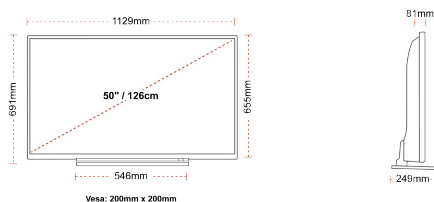

G
71kWh/1000

G
HDR
71kWh/1000

HIGHLIGHTS

- ⌵ Android TV
- ⌵ Google Assistant
- ⌵ Chromecast Built in
- ⌵ 4K UHD HDR
- ⌵ Dolby Vision HDR
- ⌵ Google Play Store

CONNECTIONS

SIZE

DISPLAY

Screen Size (inch / cm)	50" / 126cm
Panel Type	Direct Back Light (DLED)
Resolution	Ultra HD (3840 x 2160)
Brightness	350

MECHANICAL

Boxed dimensions (mm)	1215 x 154 x 780
Dimensions with stand (mm)	1129 x 249 x 691
Dimensions without Stand (mm)	1129 x 81 x 655
Gross Weight (kg)	17
Net Weight (kg)	13
VESA (Wall mount) WxH	200mm x 200mm
Screw Size	M6