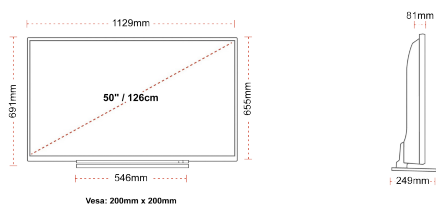

DISPLAY

Screen Size (inch / cm)	50" / 126cm
Panel Type	Direct Back Light (DLED)
Resolution	Ultra HD (3840 x 2160)
Brightness	350

SOUND

Dolby Audio™	Yes
Audio Output Power (RMS)	2x10W
Speaker Type	Down Firing
Internal Subwoofer	No
Sound Modes	Smart, Movie, Music, News
DTS	Yes
Equalizer	5 band
Onkyo	Sound by Onkyo

MECHANICAL

Boxed dimensions (mm)	1215 x 154 x 780
Dimensions with stand (mm)	1129 x 249 x 691
Dimensions without Stand (mm)	1129 x 81 x 655
Gross Weight (kg)	17
Net Weight (kg)	13
VESA (Wall mount) WxH	200mm x 200mm
Screw Size	M6