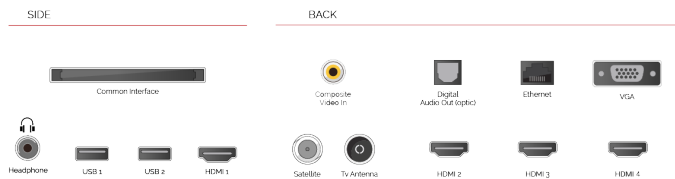

CONNECTIONS

SIZE