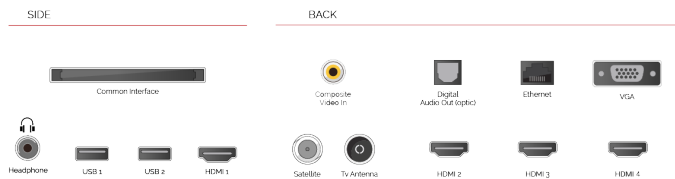

G
71kWh/1000

G
HDR
71kWh/1000

HIGHLIGHTS

- ⌵ Android TV
- ⌵ Google Assistant
- ⌵ Chromecast Built in
- ⌵ 4K UHD HDR
- ⌵ Dolby Vision HDR
- ⌵ Google Play Store

CONNECTIONS

SIZE

DISPLAY

Screen Size (inch / cm)	50" / 126cm
Panel Type	Direct Back Light (DLED)
Resolution	Ultra HD (3840 x 2160)
Brightness	350

VIDEO

Wide Color Gamut	No
HDR	Yes
Picture Modes	User, Standard, Vivid, Sport, Movie, Game
Dolby Vision HDR	Yes
TRU Flow	No
TRU Resolution	Yes
TRU Micro Dimming	Yes

TUNER / BROADCASTING

HEVC (H.265) Decoder	Yes
Tuner Type	HD DVB-T2/C/S2
UHD from Satellite	Yes
Dual Tuner	No
Electronic Program Guide (EPG)	Yes
Auto Search	Yes
Program Storage Capacity (Analog)	200
Program Storage Capacity (Digital S/S2)	10000
Program Storage Capacity (Digital T/T2/C)	1000+1000