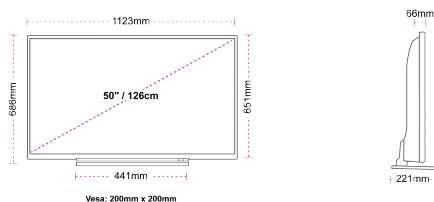

SIZE

DISPLAY

Screen Size (inch / cm)	50" / 126cm
Panel Type	DLED
Resolution	Ultra HD (3840 x 2160)
Brightness	320

SOUND

Dolby Audio™	Yes
Audio Output Power (RMS)	2x10W
Speaker Type	Down Firing
Internal Subwoofer	No
Sound Modes	Music, Movie, Speech, Classic, Flat, User
DTS	Yes
Equalizer	5 band
Onkyo	Sound by Onkyo

MECHANICAL

Boxed dimensions (mm)	1215 x 154 x 780
Dimensions with stand (mm)	1123 x 221 x 686
Dimensions without Stand (mm)	1123 x 66 x 651
Gross Weight (kg)	18,5
Net Weight (kg)	14,5
VESA (Wall mount) WxH	200mm x 200mm
Screw Size	M6