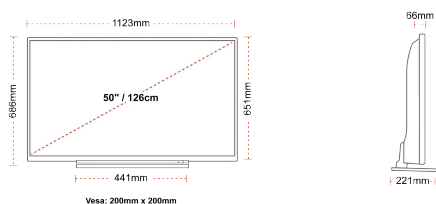

SIZE

DISPLAY

Screen Size (inch / cm)	50" / 126cm
Panel Type	DLED
Resolution	Ultra HD (3840 x 2160)
Brightness	320

SOUND

Dolby Audio™	Yes
Audio Output Power (RMS)	2x10W
Speaker Type	Down Firing
Internal Subwoofer	No
Sound Modes	Music, Movie, Speech, Classic, Flat, User
DTS	Yes
Equalizer	5 band
Onkyo	Sound by Onkyo

MECHANICAL

Boxed dimensions (mm)	1215 x 154 x 780
Dimensions with stand (mm)	1123 x 221 x 686
Dimensions without Stand (mm)	1123 x 66 x 651
Gross Weight (kg)	18,5
Net Weight (kg)	14,5
VESA (Wall mount) WxH	200mm x 200mm
Screw Size	M6