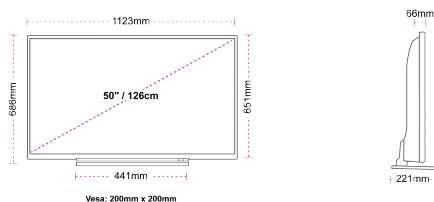

**SIZE**

**DISPLAY**

Screen Size (inch / cm)	50" / 126cm
Panel Type	DLED
Resolution	Ultra HD (3840 x 2160)
Brightness	320

**SOUND**

Dolby Audio™	Yes
Audio Output Power (RMS)	2x10W
Speaker Type	Down Firing
Internal Subwoofer	No
Sound Modes	Music, Movie, Speech, Classic, Flat, User
DTS	Yes
Equalizer	5 band
Onkyo	Sound by Onkyo

**MECHANICAL**

Boxed dimensions (mm)	1215 x 154 x 780
Dimensions with stand (mm)	1123 x 221 x 686
Dimensions without Stand (mm)	1123 x 66 x 651
Gross Weight (kg)	18,5
Net Weight (kg)	14,5
VESA (Wall mount) WxH	200mm x 200mm
Screw Size	M6