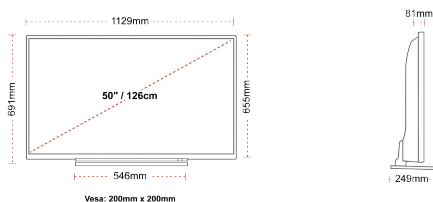

- ⌵ Android TV
- ⌵ Google Assistant
- ⌵ Chromecast Built in
- ⌵ 4K UHD HDR
- ⌵ Dolby Vision HDR
- ⌵ Google Play Store

CONNECTIONS

SIZE

DISPLAY

Screen Size (inch / cm)	50" / 126cm
Panel Type	DLED
Resolution	Ultra HD (3840 x 2160)
Brightness	350

MECHANICAL

Boxed dimensions (mm)	1215 x 154 x 780
Dimensions with stand (mm)	1129 x 249 x 691
Dimensions without Stand (mm)	1129 x 81 x 655
Gross Weight (kg)	17
Net Weight (kg)	13
VESA (Wall mount) WxH	200mm x 200mm
Screw Size	M6