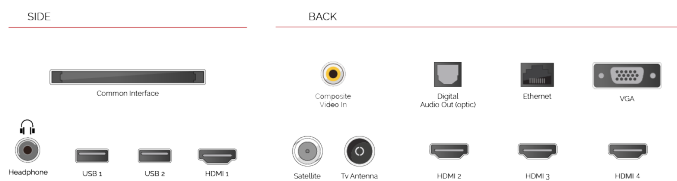

**HIGHLIGHTS**

- ⌵ Android TV
- ⌵ Google Assistant
- ⌵ Chromecast Built in
- ⌵ 4K UHD HDR
- ⌵ Dolby Vision HDR
- ⌵ Google Play Store

**CONNECTIONS**

**SIZE**

**DISPLAY**

Screen Size (inch / cm)	50" / 126cm
Panel Type	DLED
Resolution	Ultra HD (3840 x 2160)
Brightness	350