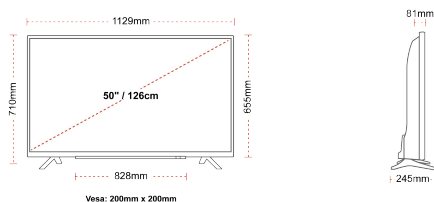

G
71kWh/1000

G
HDR
71kWh/1000

HIGHLIGHTS

- ⌕ Android TV
- ⌕ Google Assistant
- ⌕ Chromecast Built in
- ⌕ 4K UHD HDR
- ⌕ Dolby Vision HDR
- ⌕ Google Play Store

CONNECTIONS

SIZE

DISPLAY

Screen Size (inch / cm)	50" / 126cm
Panel Type	DLED
Resolution	Ultra HD (3840 x 2160)
Brightness	350

MECHANICAL

Boxed dimensions (mm)	1215 x 154 x 780
Dimensions with stand (mm)	1129 x 245 x 710
Dimensions without Stand (mm)	1129 x 81 x 655
Gross Weight (kg)	15
Net Weight (kg)	11
VESA (Wall mount) WxH	200mm x 200mm
Screw Size	M6