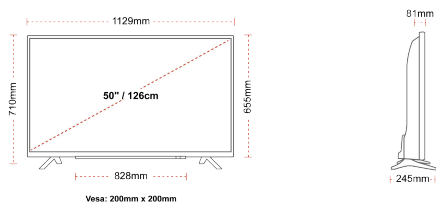

- ⊗ Android TV
- ⊗ Google Assistant
- ⊗ Chromecast Built in
- ⊗ 4K UHD HDR
- ⊗ Dolby Vision HDR
- ⊗ Google Play Store

CONNECTIONS

SIZE

DISPLAY

| | |
|-------------------------|------------------------|
| Screen Size (inch / cm) | 50" / 126cm |
| Panel Type | DLED |
| Resolution | Ultra HD (3840 x 2160) |
| Brightness | 350 |

MECHANICAL

| | |
|-------------------------------|------------------|
| Boxed dimensions (mm) | 1215 x 154 x 780 |
| Dimensions with stand (mm) | 1129 x 245 x 710 |
| Dimensions without Stand (mm) | 1129 x 81 x 655 |
| Gross Weight (kg) | 15 |
| Net Weight (kg) | 11 |
| VESA (Wall mount) WxH | 200mm x 200mm |
| Screw Size | M6 |