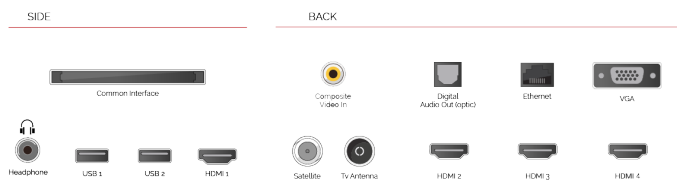

G
71kWh/1000

G
HDR
71kWh/1000

HIGHLIGHTS

- ⌕ Android TV
- ⌕ Google Assistant
- ⌕ Chromecast Built in
- ⌕ 4K UHD HDR
- ⌕ Dolby Vision HDR
- ⌕ Google Play Store

CONNECTIONS

SIZE

DISPLAY

Screen Size (inch / cm)	50" / 126cm
Panel Type	DLED
Resolution	Ultra HD (3840 x 2160)
Brightness	350

SOUND

Dolby Audio™	Yes
Audio Output Power (RMS)	2x10W
Speaker Type	Down Firing
Internal Subwoofer	No
Sound Modes	Music, Movie, Speech, Classic, Flat, User
DTS	Yes
Equalizer	5 band
Onkyo	No

ACCESSORIES

Remote Control	Yes
Remote Control Battery	Yes
Quick Start Guide	Yes
Small Remote Control	No