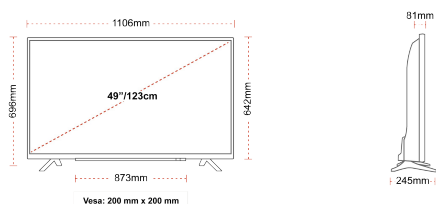

DISPLAY

Screen Size (inch / cm)	49" / 123cm
Panel Type	Direct Back Light (DLED)
Resolution	Ultra HD (3840 x 2160)
Brightness	350

SOUND

Dolby Audio™	Yes
Audio Output Power (RMS)	2x10W
Speaker Type	Down Firing
Internal Subwoofer	No
Sound Modes	Smart, Movie, Music, News
DTS	Yes
Equalizer	5 band
Onkyo	No

ACCESSORIES

Remote Control	Yes
Remote Control Battery	Yes
Quick Start Guide	Yes
Small Remote Control	No

VIDEO

Wide Color Gamut	No
HDR	Yes
Picture Modes	User, Standard, Vivid, Sport, Movie, Game
Dolby Vision HDR	Yes
TRU Flow	No
TRU Resolution	Yes
TRU Micro Dimming	Yes

TUNER / BROADCASTING

HEVC (H.265) Decoder	Yes
Tuner Type	HD DVB-T2/C/S2
UHD from Satellite	Yes
Dual Tuner	No
Electronic Program Guide (EPG)	Yes
Auto Search	Yes
Program Storage Capacity (Analog)	200
Program Storage Capacity (Digital S/S2)	10000
Program Storage Capacity (Digital T/T2/C)	1000+1000

CONNECTIONS

CI+	Yes
HDMI™	4 HDMI
USB	2 USB
Component (YPbPr) in	via VGA
Composite Video/Audio in	Yes
Scart	No
Ethernet	Yes
Headphone Out	Yes
Antenna Input	Yes
VGA (PC in - D-Sub15)	Yes

SMART TV FEATURES

HBBTV ver 2.0.2	Yes
Audio-Video Sharing (AVS)	No
Smart Portal	Android TV
Toshiba TV Smart Center	No
Web Browser	No
Netflix	Yes
YouTube™	Yes
Bluetooth	Yes
Screen Mirroring	Chromecast
Prime Video	Yes
Google Assistant	Google Assistant
Amazon Alexa	No

MECHANICAL

Boxed dimensions (mm)	1195 x 154 x 765
Dimensions with stand (mm)	1106 x 245 x 696
Dimensions without Stand (mm)	1106 x 81 x 641
Gross Weight (kg)	15
Net Weight (kg)	10
VESA (Wall mount) WxH	200mm x 200mm
Screw Size	M

POWER / ENERGY

Stand-By Energy Consumption (Average)	<0.5W
Working Voltage - Frequency	220-240V AC
12V TV (Mobile TV)	No