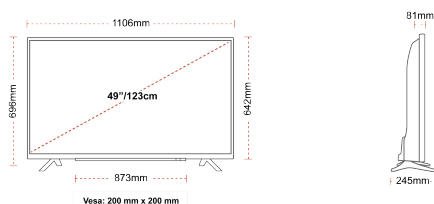

CONNECTIONS

SIZE

DISPLAY

Screen Size (inch / cm)	49" / 123cm
Panel Type	Direct Back Light (DLED)
Resolution	Ultra HD (3840 x 2160)
Brightness	350

SOUND

Dolby Audio™	Yes
Audio Output Power (RMS)	2x10W
Speaker Type	Down Firing
Internal Subwoofer	No
Sound Modes	Smart, Movie, Music, News
DTS	Yes
Equalizer	5 band
Onkyo	No

MECHANICAL

Boxed dimensions (mm)	1195 x 154 x 765
Dimensions with stand (mm)	1106 x 245 x 696
Dimensions without Stand (mm)	1106 x 81 x 641
Gross Weight (kg)	15
Net Weight (kg)	10
VESA (Wall mount) WxH	200mm x 200mm
Screw Size	M