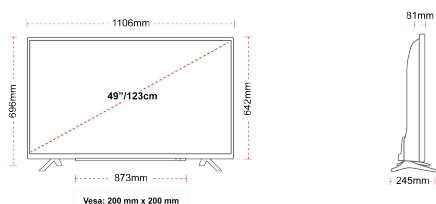

CONNECTIONS

SIZE

DISPLAY

Screen Size (inch / cm)	49" / 123cm
Panel Type	Direct Back Light (DLED)
Resolution	Ultra HD (3840 x 2160)
Brightness	350

SOUND

Dolby Audio™	Yes
Audio Output Power (RMS)	2x10W
Speaker Type	Down Firing
Internal Subwoofer	No
Sound Modes	Smart, Movie, Music, News
DTS	Yes
Equalizer	5 band
Onkyo	No

MECHANICAL

Boxed dimensions (mm)	1195 x 154 x 765
Dimensions with stand (mm)	1106 x 245 x 696
Dimensions without Stand (mm)	1106 x 81 x 641
Gross Weight (kg)	15
Net Weight (kg)	10
VESA (Wall mount) WxH	200mm x 200mm
Screw Size	M