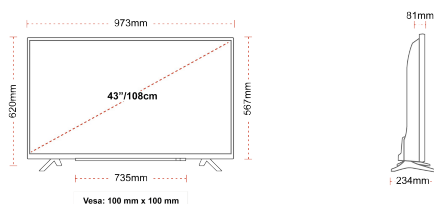

- ⌵ Android TV
- ⌵ Google Assistant
- ⌵ Chromecast Built in
- ⌵ 4K UHD HDR
- ⌵ Dolby Vision HDR
- ⌵ Google Play Store

CONNECTIONS

SIZE

DISPLAY

Screen Size (inch / cm)	43" / 108cm
Panel Type	DLED
Resolution	Ultra HD (3840 x 2160)
Brightness	350

MECHANICAL

Boxed dimensions (mm)	1085 x 154 x 710
Dimensions with stand (mm)	973 x 234 x 620
Dimensions without Stand (mm)	973 x 81 x 567
Gross Weight (kg)	11
Net Weight (kg)	8
VESA (Wall mount) WxH	100mm x 100mm
Screw Size	M4