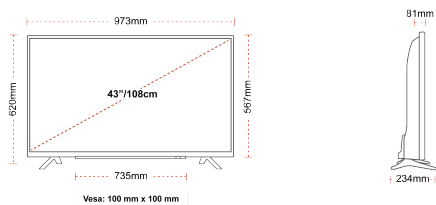

- ⌵ Android TV
- ⌵ Google Assistant
- ⌵ Chromecast Built in
- ⌵ 4K UHD HDR
- ⌵ Dolby Vision HDR
- ⌵ Google Play Store

CONNECTIONS

SIZE

DISPLAY

| | |
|-------------------------|------------------------|
| Screen Size (inch / cm) | 43" / 108cm |
| Panel Type | DLED |
| Resolution | Ultra HD (3840 x 2160) |
| Brightness | 350 |

MECHANICAL

| | |
|-------------------------------|------------------|
| Boxed dimensions (mm) | 1085 x 154 x 710 |
| Dimensions with stand (mm) | 973 x 234 x 620 |
| Dimensions without Stand (mm) | 973 x 81 x 567 |
| Gross Weight (kg) | 11 |
| Net Weight (kg) | 8 |
| VESA (Wall mount) WxH | 100mm x 100mm |
| Screw Size | M4 |