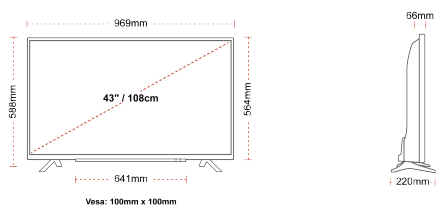

## SIZE

## DISPLAY

Screen Size (inch / cm)	43" / 108cm
Panel Type	Direct Back Light (DLED)
Resolution	Ultra HD (3840 x 2160)
Brightness	350

## MECHANICAL

Boxed dimensions (mm)	1085 x 154 x 710
Dimensions with stand (mm)	969 x 220 x 588
Dimensions without Stand (mm)	969 x 66 x 564
Gross Weight (kg)	11
Net Weight (kg)	8
VESA (Wall mount) WxH	100mm x 100mm
Screw Size	M4