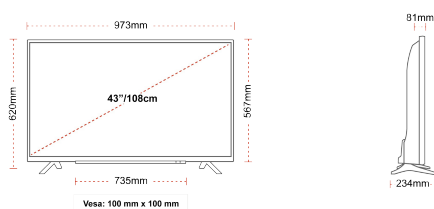

HIGHLIGHTS

- ⌵ Full HD
- ⌵ 3 HDMI - 2 USB
- ⌵ Smart TV
- ⌵ Internal WLAN & Bluetooth
- ⌵ Alexa
- ⌵ Works With Google

CONNECTIONS

SIZE

DISPLAY

Screen Size (inch / cm)	43" / 108cm
Panel Type	Direct Back Light (DLED)
Resolution	FHD (1920 x 1080)
Brightness	300

MECHANICAL

Boxed dimensions (mm)	1085 x 154 x 710
Dimensions with stand (mm)	973 x 234 x 620
Dimensions without Stand (mm)	973 x 81 x 567
Gross Weight (kg)	12
Net Weight (kg)	7,5
VESA (Wall mount) WxH	100mm x 100mm
Screw Size	M4