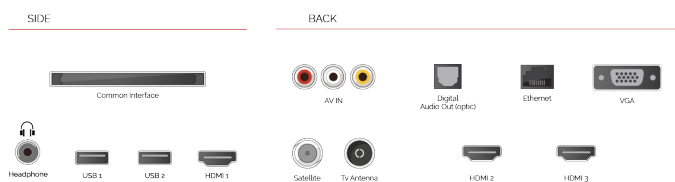

built-in

HDR 10 NETFLIX

HDR 10

Bringing you more ways to access HDR content, our TVs support the standard HDR video format, HDR10.

Dolby Audio

Experience the kind of audio that you would normally expect to hear in a movie theatre. Enjoy authentic-sounding dialogue and hear more of the on-screen action thanks to Dolby Audio™.

SECURE SMART TV

Proving how seriously we take your right to privacy, we have become the first TV brand to be certified and approved as secure by the Bavarian State Government.

alex built-in

With the embedded microphone system on, your TV becomes an Alexa device itself. You can ask Alexa to change the channel, open apps, search for movies and shows, play music, and more

HIGHLIGHTS

- ⌵ Full HD
- ⌵ 3 HDMI - 2 USB
- ⌵ Smart TV
- ⌵ Internal WLAN & Bluetooth
- ⌵ Alexa
- ⌵ Works With Google

CONNECTIONS

SIZE

DISPLAY

Screen Size (inch / cm)	43" / 108cm
Panel Type	Direct Back Light (DLED)
Resolution	FHD (1920 x 1080)
Brightness	300