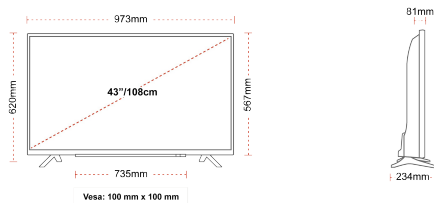

## SIZE

## DISPLAY

Screen Size (inch / cm)	43" / 108cm
Panel Type	Direct Back Light (DLED)
Resolution	FHD (1920 x 1080)
Brightness	300

## MECHANICAL

Boxed dimensions (mm)	1085 x 154 x 710
Dimensions with stand (mm)	973 x 234 x 620
Dimensions without Stand (mm)	973 x 81 x 567
Gross Weight (kg)	11
Net Weight (kg)	8
VESA (Wall mount) WxH	100mm x 100mm
Screw Size	M4