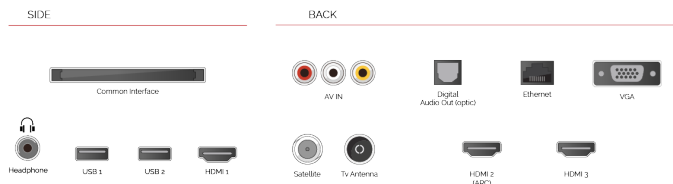

E

42kWh/1000

E

HIGHLIGHTS

- ⌵ Android TV
- ⌵ Google Assistant
- ⌵ Chromecast Built in
- ⌵ Google Play Store
- ⌵ 3x HDMI, 2x USB
- ⌵ Internal WLAN & Bluetooth

CONNECTIONS

SIZE

DISPLAY

Screen Size (inch / cm)	43" / 108cm
Panel Type	Direct Back Light (DLED)
Resolution	FHD (1920 x 1080)
Brightness	300

SOUND

Dolby Audio™	Yes
Audio Output Power (RMS)	2x8W
Speaker Type	Down Firing
Internal Subwoofer	No
Sound Modes	Music, Movie, Speech, Classic, Flat, User
DTS	No
Equalizer	5 band
Onkyo	No