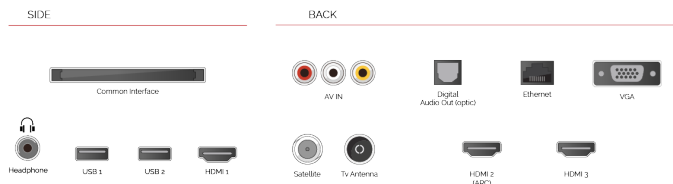

E

42kWh/1000

E

HIGHLIGHTS

- ⌵ Android TV
- ⌵ Google Assistant
- ⌵ Chromecast Built in
- ⌵ Google Play Store
- ⌵ 3x HDMI, 2x USB
- ⌵ Internal WLAN & Bluetooth

CONNECTIONS

SIZE

DISPLAY