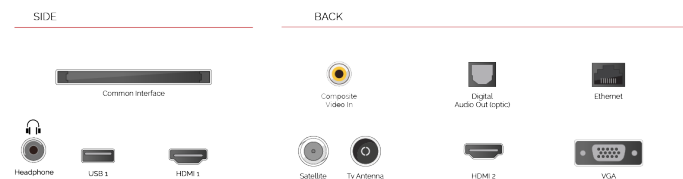

works with alexa

Talk to Alexa via an Amazon Echo or Echo Dot and control your Toshiba Smart TV with nothing but the sound of your voice.

 HDR 10

Bringing you more ways to access HDR content, our TVs support the standard HDR video format, HDR10.

E

42kWh/1000

G

HIGHLIGHTS

- ⊗ Full HD
- ⊗ 2 HDMI - 1 USB
- ⊗ Smart TV
- ⊗ Internal WLAN
- ⊗ Alexa
- ⊗ Works With Google

CONNECTIONS

SIZE

DISPLAY

Screen Size (inch / cm)	43" / 108cm
Panel Type	Direct Back Light (DLED)
Resolution	FHD (1920 x 1080)
Brightness	300

SOUND

Dolby Audio™	Yes
Audio Output Power (RMS)	2x8W
Speaker Type	Down Firing
Internal Subwoofer	No
DTS	No
Equalizer	5 band
Onkyo	No