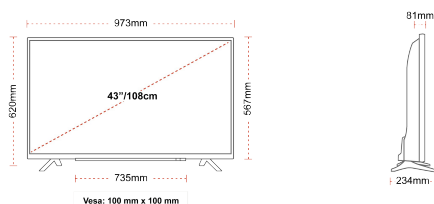

DISPLAY

Screen Size (inch / cm)	43" / 108cm
Panel Type	Direct Back Light (DLED)
Resolution	FHD (1920 x 1080)
Brightness	300

SOUND

Dolby Audio™	Yes
Audio Output Power (RMS)	2x8W
Speaker Type	Down Firing
Internal Subwoofer	No
DTS	No
Equalizer	5 band
Onkyo	No

ACCESSORIES

Remote Control	Yes
Remote Control Battery	Yes
Quick Start Guide	Yes
Small Remote Control	No

VIDEO

Wide Color Gamut	No
HDR	Yes
Picture Modes	Natural , Cinema , Sports , Dynamic
Dolby Vision HDR	No
TRU Flow	No
TRU Resolution	Yes
TRU Micro Dimming	Yes

TUNER / BROADCASTING

HEVC (H.265) Decoder	Yes
Tuner Type	HD DVB-T2/C/S2
UHD from Satellite	No
Dual Tuner	No
Electronic Program Guide (EPG)	Yes
Auto Search	Yes
Program Storage Capacity (Analog)	200
Program Storage Capacity (Digital S/S2)	10000
Program Storage Capacity (Digital T/T2/C)	800

CONNECTIONS

CI+	Yes
HDMI™	2 HDMI
USB	1 USB
Component (YPbPr) in	via VGA
Composite Video/Audio in	Yes
Scart	No
Ethernet	Yes
Headphone Out	Yes
Antenna Input	Yes
VGA (PC in - D-Sub15)	Yes

SMART TV FEATURES

HBBTV ver 2.0.2	Yes
Audio-Video Sharing (AVS)	Yes
Smart Portal	Toshiba
Toshiba TV Smart Center	Yes
Web Browser	Yes
Netflix	Yes
YouTube™	Yes
Bluetooth	No
Screen Mirroring	Miracast
Prime Video	Yes
Google Assistant	Works with Google Assistant
Amazon Alexa	Built in Alexa

MECHANICAL

Boxed dimensions (mm)	1085 x 154 x 710
Dimensions with stand (mm)	973 x 234 x 620
Dimensions without Stand (mm)	973 x 81 x 567
Gross Weight (kg)	12
Net Weight (kg)	7,5
VESA (Wall mount) WxH	100mm x 100mm
Screw Size	M4

POWER / ENERGY

Stand-By Energy Consumption (Average)	<0.5W
Working Voltage - Frequency	220-240V AC
12V TV (Mobile TV)	No