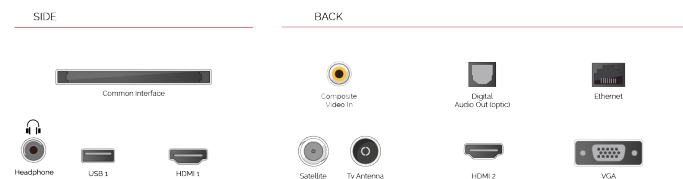

 **works with alexa**

Talk to Alexa via an Amazon Echo or Echo Dot and control your Toshiba Smart TV with nothing but the sound of your voice.

 **H D R 1 0**

Bringing you more ways to access HDR content, our TVs support the standard HDR video format, HDR10.

E

42kWh/1000

G

HIGHLIGHTS

- ⌕ Full HD
- ⌕ 2 HDMI - 1 USB
- ⌕ Smart TV
- ⌕ Internal WLAN
- ⌕ Alexa
- ⌕ Works With Google

CONNECTIONS

SIZE

DISPLAY

Screen Size (inch / cm)	43" / 108cm
Panel Type	Direct Back Light (DLED)
Resolution	FHD (1920 x 1080)
Brightness	300

SOUND

Dolby Audio™	Yes
Audio Output Power (RMS)	2x8W
Speaker Type	Down Firing
Internal Subwoofer	No
DTS	No
Equalizer	5 band
Onkyo	No