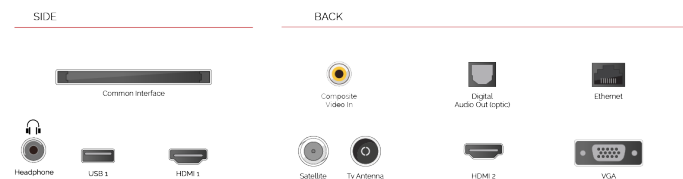

 **works with alexa**

Talk to Alexa via an Amazon Echo or Echo Dot and control your Toshiba Smart TV with nothing but the sound of your voice.

 **H D R 1 0**

Bringing you more ways to access HDR content, our TVs support the standard HDR video format, HDR10.

## HIGHLIGHTS

- ⊗ Full HD
- ⊗ 2 HDMI - 1 USB
- ⊗ Smart TV
- ⊗ Internal WLAN
- ⊗ Alexa
- ⊗ Works With Google

## CONNECTIONS