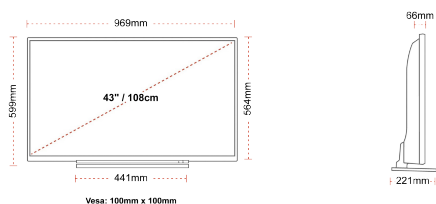

**DISPLAY**

Screen Size (inch / cm)	43" / 108cm
Panel Type	DLED
Resolution	Ultra HD (3840 x 2160)
Brightness	320

**SOUND**

Dolby Audio™	Yes
Audio Output Power (RMS)	2x10W
Speaker Type	Down Firing
Internal Subwoofer	No
Sound Modes	Music, Movie, Speech, Classic, Flat, User
DTS	Yes
Equalizer	5 band
Onkyo	Sound by Onkyo

**MECHANICAL**

Boxed dimensions (mm)	1085 x 154 x 710
Dimensions with stand (mm)	969 x 221 x 599
Dimensions without Stand (mm)	969 x 66 x 564
Gross Weight (kg)	15,0
Net Weight (kg)	11,0
VESA (Wall mount) WxH	100mm x 100mm
Screw Size	M4