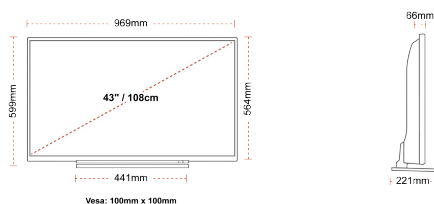

DISPLAY

| | |
|-------------------------|------------------------|
| Screen Size (inch / cm) | 43" / 108cm |
| Panel Type | DLED |
| Resolution | Ultra HD (3840 x 2160) |
| Brightness | 320 |

SOUND

| | |
|--------------------------|---|
| Dolby Audio™ | Yes |
| Audio Output Power (RMS) | 2x10W |
| Speaker Type | Down Firing |
| Internal Subwoofer | No |
| Sound Modes | Music, Movie, Speech, Classic, Flat, User |
| DTS | Yes |
| Equalizer | 5 band |
| Onkyo | Sound by Onkyo |

MECHANICAL

| | |
|-------------------------------|------------------|
| Boxed dimensions (mm) | 1085 x 154 x 710 |
| Dimensions with stand (mm) | 969 x 221 x 599 |
| Dimensions without Stand (mm) | 969 x 66 x 564 |
| Gross Weight (kg) | 15,0 |
| Net Weight (kg) | 11,0 |
| VESA (Wall mount) WxH | 100mm x 100mm |
| Screw Size | M4 |