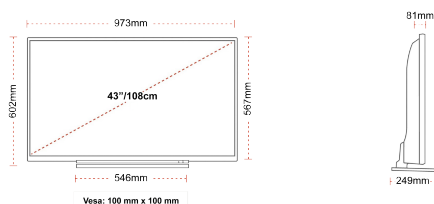

SIZE

DISPLAY

| | |
|-------------------------|------------------------|
| Screen Size (inch / cm) | 43" / 108cm |
| Panel Type | DLED |
| Resolution | Ultra HD (3840 x 2160) |
| Brightness | 350 |

SOUND

| | |
|--------------------------|---|
| Dolby Audio™ | Yes |
| Audio Output Power (RMS) | 2x10W |
| Speaker Type | Down Firing |
| Internal Subwoofer | No |
| Sound Modes | Music, Movie, Speech, Classic, Flat, User |
| DTS | Yes |
| Equalizer | Yes |
| Onkyo | Sound by Onkyo |

MECHANICAL

| | |
|-------------------------------|------------------|
| Boxed dimensions (mm) | 1085 x 154 x 710 |
| Dimensions with stand (mm) | 973 x 249 x 599 |
| Dimensions without Stand (mm) | 973 x 81 x 567 |
| Gross Weight (kg) | 14 |
| Net Weight (kg) | 10 |
| VESA (Wall mount) WxH | 100mm x 100mm |
| Screw Size | M4 |