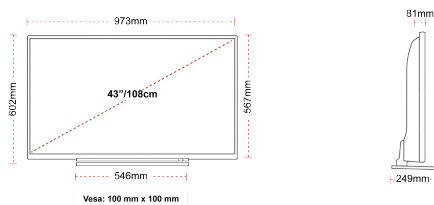

**SIZE**

**DISPLAY**

|                         |                        |
|-------------------------|------------------------|
| Screen Size (inch / cm) | 43" / 108cm            |
| Panel Type              | DLED                   |
| Resolution              | Ultra HD (3840 x 2160) |
| Brightness              | 350                    |

**MECHANICAL**

|                               |                  |
|-------------------------------|------------------|
| Boxed dimensions (mm)         | 1085 x 154 x 710 |
| Dimensions with stand (mm)    | 973 x 249 x 599  |
| Dimensions without Stand (mm) | 973 x 81 x 567   |
| Gross Weight (kg)             | 14               |
| Net Weight (kg)               | 10               |
| VESA (Wall mount) WxH         | 100mm x 100mm    |
| Screw Size                    | M4               |