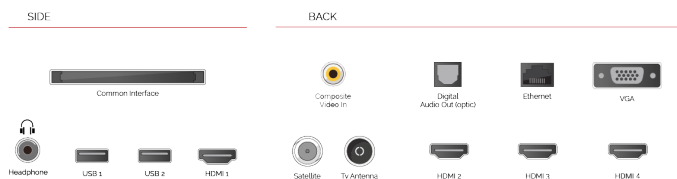

**SIZE**

**DISPLAY**

|                         |                        |
|-------------------------|------------------------|
| Screen Size (inch / cm) | 43" / 108cm            |
| Panel Type              | DLED                   |
| Resolution              | Ultra HD (3840 x 2160) |
| Brightness              | 350                    |