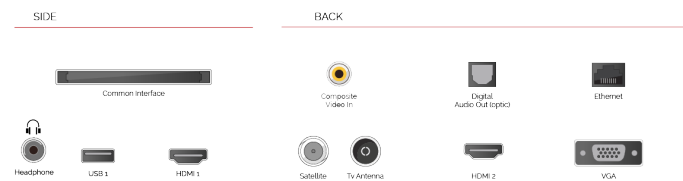

T R U
FLOW

Predicts the frame in between the frames to create smoother viewing in fast-paced scenes. Perfect for sport and movies.

F

45kWh/1000

G

HDR
 75kWh/1000

HIGHLIGHTS

- ⊕ 4K HDR UHD
- ⊕ TRU Picture Engine
- ⊕ Dolby Vision HDR
- ⊕ HDR10 & HLG
- ⊕ Internal WLAN
- ⊕ 2x HDMI, 1x USB

CONNECTIONS

SIZE

DISPLAY

Screen Size (inch / cm)	40" / 102cm
Panel Type	Direct Back Light (DLED)
Resolution	Ultra HD (3840 x 2160)
Brightness	270

SOUND

Dolby Audio™	Yes
Audio Output Power (RMS)	2x8W
Speaker Type	Down Firing
Internal Subwoofer	No
Sound Modes	Music, Movie, Speech, Classic, Flat, User
DTS	Yes
Equalizer	5 band
Onkyo	No