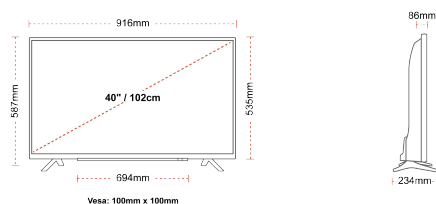

## SIZE

## DISPLAY

Screen Size (inch / cm)	40" / 102cm
Panel Type	Direct Back Light (DLED)
Resolution	Ultra HD (3840 x 2160)
Brightness	270

## MECHANICAL

Boxed dimensions (mm)	995 x 154 x 662
Dimensions with stand (mm)	916 x 234 x 587
Dimensions without Stand (mm)	916 x 86 x 535
Gross Weight (kg)	10
Net Weight (kg)	7
VESA (Wall mount) WxH	100mm x 100mm
Screw Size	M4