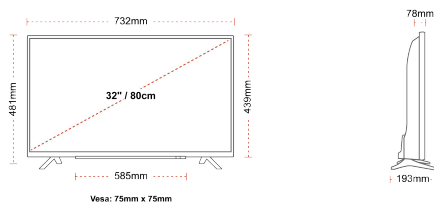

**HIGHLIGHTS**

- ⊗ Android TV
- ⊗ Google Assistant
- ⊗ Chromecast Built in
- ⊗ Google Play Store
- ⊗ 3x HDMI, 2x USB
- ⊗ Internal WLAN & Bluetooth

**CONNECTIONS**

**SIZE**

**DISPLAY**

Screen Size (inch / cm)	32" / 80cm
Panel Type	Direct Back Light (DLED)
Resolution	HD Ready (1366 x 768)
Brightness	250

**MECHANICAL**

Boxed dimensions (mm)	795 x 128 x 530
Dimensions with stand (mm)	732 x 193 x 481
Dimensions without Stand (mm)	732 x 78 x 439
Gross Weight (kg)	7
Net Weight (kg)	4,7
VESA (Wall mount) WxH	75mm x 75mm
Screw Size	M4