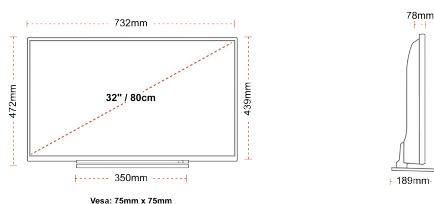

## SIZE

## DISPLAY

Screen Size (inch / cm)	32" / 80cm
Panel Type	Direct Back Light (DLED)
Resolution	HD Ready (1366 x 768)
Brightness	250

## MECHANICAL

Boxed dimensions (mm)	795 X 128 X 530
Dimensions with stand (mm)	732 x 189 x 472
Dimensions without Stand (mm)	732 x 78 x 439
Gross Weight (kg)	7
Net Weight (kg)	5
VESA (Wall mount) WxH	75mm x 75mm
Screw Size	M4