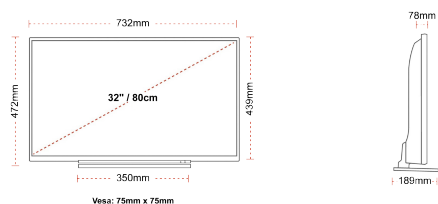

F

32kWh/1000

G

HDR
 45kWh/1000

HIGHLIGHTS

- ⌕ HD Ready
- ⌕ 2 HDMI - 1 USB
- ⌕ Smart TV
- ⌕ Internal WLAN
- ⌕ Alexa
- ⌕ Works With Google

CONNECTIONS

SIZE

DISPLAY

Screen Size (inch / cm)	32" / 80cm
Panel Type	Direct Back Light (DLED)
Resolution	HD Ready (1366 x 768)
Brightness	250

SOUND

Dolby Audio™	Yes
Audio Output Power (RMS)	2x6W
Speaker Type	Down Firing
Internal Subwoofer	No
DTS	No
Equalizer	5 band
Onkyo	No

MECHANICAL

Boxed dimensions (mm)	795 X 128 X 530
Dimensions with stand (mm)	732 x 189 x 472
Dimensions without Stand (mm)	732 x 78 x 439
Gross Weight (kg)	7
Net Weight (kg)	5
VESA (Wall mount) WxH	75mm x 75mm
Screw Size	M4