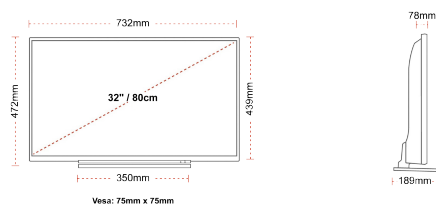

HIGHLIGHTS

- ⊕ HD Ready
- ⊕ 2 HDMI - 1 USB
- ⊕ Smart TV
- ⊕ Internal WLAN
- ⊕ Alexa
- ⊕ Works With Google

CONNECTIONS

SIZE

DISPLAY

Screen Size (inch / cm)	32" / 80cm
Panel Type	Direct Back Light (DLED)
Resolution	HD Ready (1366 x 768)
Brightness	250

MECHANICAL

Boxed dimensions (mm)	795 X 128 X 530
Dimensions with stand (mm)	732 x 189 x 472
Dimensions without Stand (mm)	732 x 78 x 439
Gross Weight (kg)	7
Net Weight (kg)	5
VESA (Wall mount) WxH	75mm x 75mm
Screw Size	M4