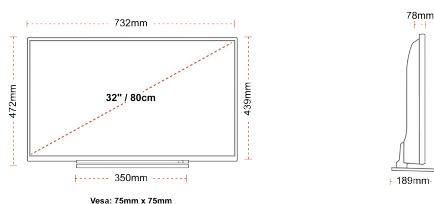

### SIZE

### DISPLAY

Screen Size (inch / cm)	32" / 80cm
Panel Type	Direct Back Light (DLED)
Resolution	HD Ready (1366 x 768)
Brightness	250

### MECHANICAL

Boxed dimensions (mm)	795 X 128 X 530
Dimensions with stand (mm)	732 x 189 x 472
Dimensions without Stand (mm)	732 x 78 x 439
Gross Weight (kg)	7
Net Weight (kg)	5
VESA (Wall mount) WxH	75mm x 75mm
Screw Size	M4