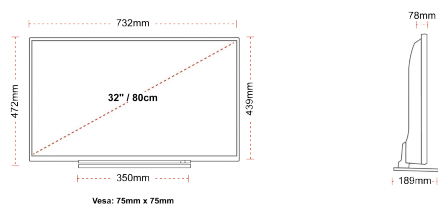

## SIZE

## DISPLAY

Screen Size (inch / cm)	32" / 80cm
Panel Type	Direct Back Light (DLED)
Resolution	HD Ready (1366 x 768)
Brightness	250

## MECHANICAL

Boxed dimensions (mm)	795 X 128 X 530
Dimensions with stand (mm)	732 x 189 x 472
Dimensions without Stand (mm)	732 x 78 x 439
Gross Weight (kg)	7
Net Weight (kg)	5
VESA (Wall mount) WxH	75mm x 75mm
Screw Size	M4