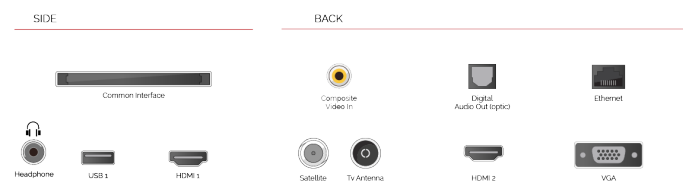

CONNECTIONS

SIZE