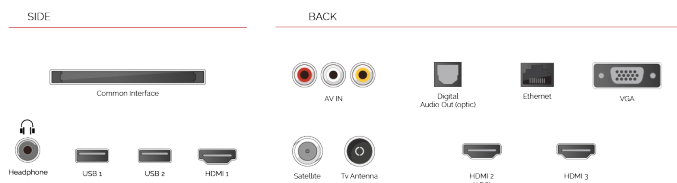

HIGHLIGHTS

- ⌕ Android TV
- ⌕ Google Assistant
- ⌕ Chromecast Built in
- ⌕ Google Play Store
- ⌕ 3x HDMI, 2x USB
- ⌕ Internal WLAN & Bluetooth

CONNECTIONS

SIZE

DISPLAY

Screen Size (inch / cm)	32" / 80cm
Panel Type	Direct Back Light (DLED)
Resolution	FHD (1920 x 1080)
Brightness	250