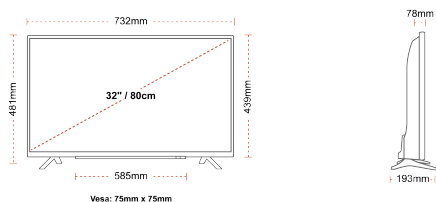

HIGHLIGHTS

- ⌕ Android TV
- ⌕ Google Assistant
- ⌕ Chromecast Built in
- ⌕ Google Play Store
- ⌕ 3x HDMI, 2x USB
- ⌕ Internal WLAN & Bluetooth

CONNECTIONS

SIZE

DISPLAY

Screen Size (inch / cm)	32" / 80cm
Panel Type	Direct Back Light (DLED)
Resolution	FHD (1920 x 1080)
Brightness	250

MECHANICAL

Boxed dimensions (mm)	795 x 128 x 530
Dimensions with stand (mm)	732 x 193 x 481
Dimensions without Stand (mm)	732 x 78 x 439
Gross Weight (kg)	7
Net Weight (kg)	4,7
VESA (Wall mount) WxH	75mm x 75mm
Screw Size	M4