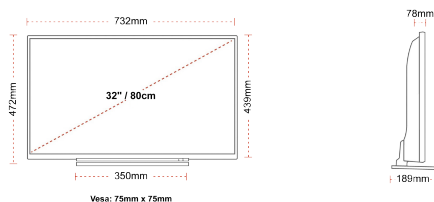

F

32kWh/1000

G

HDR
 45kWh/1000

HIGHLIGHTS

- ⌕ Full HD
- ⌕ 2 HDMI - 1 USB
- ⌕ Smart TV
- ⌕ Internal WLAN
- ⌕ Alexa
- ⌕ Works With Google

CONNECTIONS

SIZE

DISPLAY

Screen Size (inch / cm)	32" / 80cm
Panel Type	Direct Back Light (DLED)
Resolution	FHD (1920 x 1080)
Brightness	250

SOUND

Dolby Audio™	Yes
Audio Output Power (RMS)	2x6W
Speaker Type	Down Firing
Internal Subwoofer	No
DTS	No
Equalizer	5 band
Onkyo	No

MECHANICAL

Boxed dimensions (mm)	795 X 128 X 530
Dimensions with stand (mm)	732 x 189 x 472
Dimensions without Stand (mm)	732 x 78 x 439
Gross Weight (kg)	7
Net Weight (kg)	5
VESA (Wall mount) WxH	75mm x 75mm
Screw Size	M4