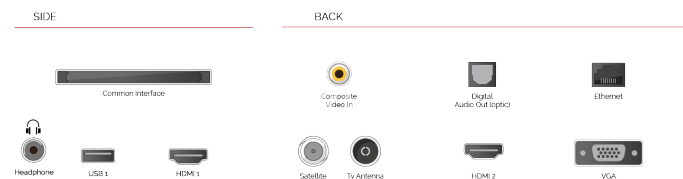

alexa

Talk to Alexa via an Amazon Echo or Echo Dot and control your Toshiba Smart TV with nothing but the sound of your voice.

HDR 10

Bringing you more ways to access HDR content, our TVs support the standard HDR video format, HDR10.

F

32kWh/1000

G

HDR
 45kWh/1000

HIGHLIGHTS

- ⌕ Full HD
- ⌕ 2 HDMI - 1 USB
- ⌕ Smart TV
- ⌕ Internal WLAN
- ⌕ Alexa
- ⌕ Works With Google

CONNECTIONS

SIZE

DISPLAY

Screen Size (inch / cm)	32" / 80cm
Panel Type	Direct Back Light (DLED)
Resolution	FHD (1920 x 1080)
Brightness	250

SOUND

Dolby Audio™	Yes
Audio Output Power (RMS)	2x6W
Speaker Type	Down Firing
Internal Subwoofer	No
DTS	No
Equalizer	5 band
Onkyo	No