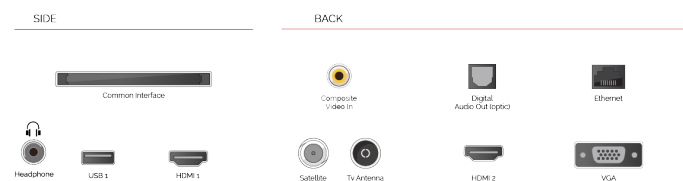

alexa

Talk to Alexa via an Amazon Echo or Echo Dot and control your Toshiba Smart TV with nothing but the sound of your voice.

HDR 10

Bringing you more ways to access HDR content, our TVs support the standard HDR video format, HDR10.

F

32kWh/1000

G

HDR
 45kWh/1000

HIGHLIGHTS

- ⌵ Full HD
- ⌵ 2 HDMI - 1 USB
- ⌵ Smart TV
- ⌵ Internal WLAN
- ⌵ Alexa
- ⌵ Works With Google

CONNECTIONS

SIZE

DISPLAY

Screen Size (inch / cm)	32" / 80cm
Panel Type	Direct Back Light (DLED)
Resolution	FHD (1920 x 1080)
Brightness	250

SOUND

Dolby Audio™	Yes
Audio Output Power (RMS)	2x6W
Speaker Type	Down Firing
Internal Subwoofer	No
DTS	No
Equalizer	5 band
Onkyo	No