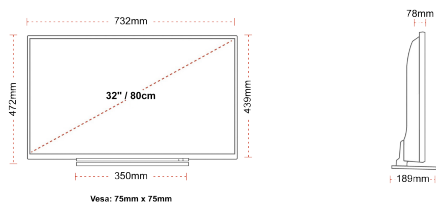

F

32kWh/1000

G

HDR
 45kWh/1000

HIGHLIGHTS

- ⌕ Full HD
- ⌕ 2 HDMI - 1 USB
- ⌕ Smart TV
- ⌕ Internal WLAN
- ⌕ Alexa
- ⌕ Works With Google

CONNECTIONS

SIZE

DISPLAY

Screen Size (inch / cm)	32" / 80cm
Panel Type	Direct Back Light (DLED)
Resolution	FHD (1920 x 1080)
Brightness	250

SOUND

Dolby Audio™	Yes
Audio Output Power (RMS)	2x6W
Speaker Type	Down Firing
Internal Subwoofer	No
DTS	No
Equalizer	5 band
Onkyo	No

MECHANICAL

Boxed dimensions (mm)	795 X 128 X 530
Dimensions with stand (mm)	732 x 189 x 472
Dimensions without Stand (mm)	732 x 78 x 439
Gross Weight (kg)	7
Net Weight (kg)	5
VESA (Wall mount) WxH	75mm x 75mm
Screw Size	M4