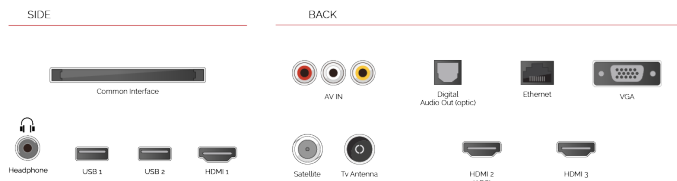

SIZE

DISPLAY

Screen Size (inch / cm)	32" / 80cm
Panel Type	DLED
Resolution	HD Ready (1366 x 768)
Brightness	250

SOUND

Dolby Audio™	Yes
Audio Output Power (RMS)	2x6W
Speaker Type	Down Firing
Internal Subwoofer	No
Sound Modes	Music, Movie, Speech, Classic, Flat, User
DTS	No
Equalizer	5 band
Onkyo	No