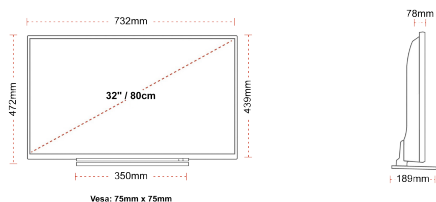

SIZE

DISPLAY

Screen Size (inch / cm)	32" / 80cm
Panel Type	DLED
Resolution	HD Ready (1366 x 768)
Brightness	250

SOUND

Dolby Audio™	Yes
Audio Output Power (RMS)	2x6W
Speaker Type	Down Firing
Internal Subwoofer	No
Sound Modes	Music, Movie, Speech, Classic, Flat, User
DTS	No
Equalizer	5 band
Onkyo	No

MECHANICAL

Boxed dimensions (mm)	795 x 128 x 530
Dimensions with stand (mm)	732 x 189 x 472
Dimensions without Stand (mm)	732 x 78 x 439
Gross Weight (kg)	7,0
Net Weight (kg)	5,0
VESA (Wall mount) WxH	75mm x 75mm
Screw Size	M4