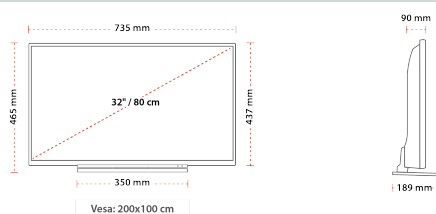

HIGHLIGHTS

- ⊗ HD (High Definition) Ready
- ⊗ 3x HDMI™, 2x USB
- ⊗ USB Recording
- ⊗ Eco Friendly Mode
- ⊗ Dolby Audio™

CONNECTIONS

SIZE

DISPLAY

Screen Size (inch / cm)	32" / 81cm
Panel Type	D-LED
Resolution	HD (1366 x 768)
Brightness	250

ACCESSORIES

Remote Control	Yes
Remote Control Battery	Yes
Quick Start Guide	Yes
Small Remote Control	No

MECHANICAL

Boxed dimensions (mm)	915 x 154 x 585
Dimensions with stand (mm)	189 x 735 x 465
Dimensions without Stand (mm)	90 x 735 x 437
Gross Weight (kg)	8,5
Net Weight (kg)	5,
VESA (Wall mount) WxH	200 x 100