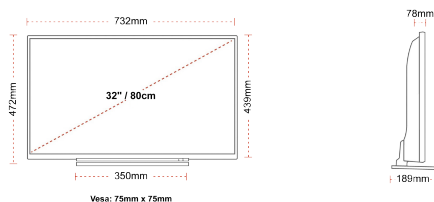

## SIZE

## DISPLAY

Screen Size (inch / cm)	32" / 80cm
Panel Type	DLED
Resolution	FHD (1920 x 1080)
Brightness	250

## MECHANICAL

Boxed dimensions (mm)	795 x 128 x 530
Dimensions with stand (mm)	732 x 189 x 472
Dimensions without Stand (mm)	732 x 78 x 439
Gross Weight (kg)	7
Net Weight (kg)	5
VESA (Wall mount) WxH	75mm x 75mm
Screw Size	M4