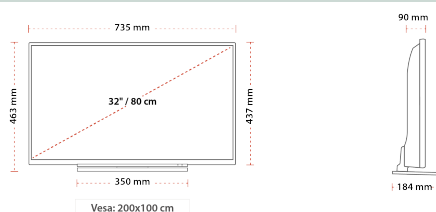

HIGHLIGHTS

- ⊗ Full HD (High Definition)
- ⊗ 3x HDMI™, 2x USB, 1x Scart
- ⊗ USB Recording
- ⊗ Dolby Audio™
- ⊗ Eco Friendly Mode

CONNECTIONS

SIZE

DISPLAY

| | |
|-------------------------|-------------------|
| Screen Size (inch / cm) | 32" / 81cm |
| Panel Type | D-LED |
| Resolution | FHD (1920 x 1080) |

ACCESSORIES

| | |
|------------------------|-----|
| Remote Control | Yes |
| Remote Control Battery | Yes |
| Quick Start Guide | Yes |
| Small Remote Control | No |

MECHANICAL

| | |
|-------------------------------|-----------------|
| Boxed dimensions (mm) | 915 x 154 x 585 |
| Dimensions with stand (mm) | 184 x 735 x 463 |
| Dimensions without Stand (mm) | 90 x 735 x 437 |
| Gross Weight (kg) | 8 |
| Net Weight (kg) | 5,5 |
| VESA (Wall mount) WxH | 200 x 100 |