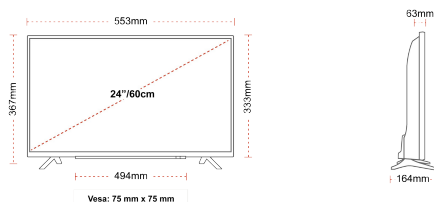

HIGHLIGHTS

- ⊗ Android TV
- ⊗ Google Assistant
- ⊗ Chromecast Built in
- ⊗ Google Play Store
- ⊗ 3x HDMI, 2x USB
- ⊗ Internal WLAN & Bluetooth

CONNECTIONS

SIZE

DISPLAY

Screen Size (inch / cm)	24" / 60cm
Panel Type	Edge LED (ELED)
Resolution	HD Ready (1366 x 768)
Brightness	220

MECHANICAL

Boxed dimensions (mm)	625 x 110 x 460
Dimensions with stand (mm)	553 x 164 x 367
Dimensions without Stand (mm)	553 x 63 x 333
Gross Weight (kg)	6
Net Weight (kg)	3
VESA (Wall mount) WxH	75mm x 75mm
Screw Size	M4