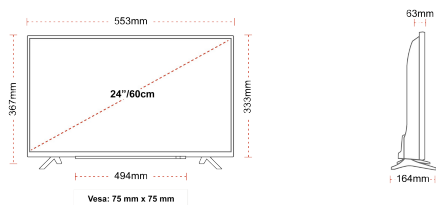

HIGHLIGHTS

- ⊗ Android TV
- ⊗ Google Assistant
- ⊗ Chromecast Built in
- ⊗ Google Play Store
- ⊗ 3x HDMI, 2x USB
- ⊗ Internal WLAN & Bluetooth

CONNECTIONS

SIZE

DISPLAY

Screen Size (inch / cm)	24" / 60cm
Panel Type	Edge LED (ELED)
Resolution	HD Ready (1366 x 768)
Brightness	220

MECHANICAL

Boxed dimensions (mm)	625 x 110 x 460
Dimensions with stand (mm)	553 x 164 x 367
Dimensions without Stand (mm)	553 x 63 x 333
Gross Weight (kg)	6
Net Weight (kg)	3
VESA (Wall mount) WxH	75mm x 75mm
Screw Size	M4