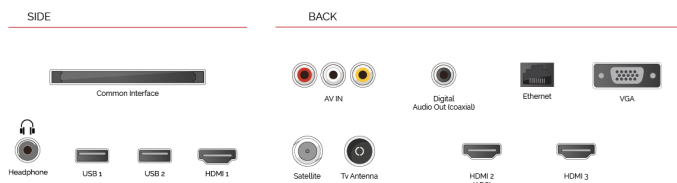

HIGHLIGHTS

- ⊗ Android TV
- ⊗ Google Assistant
- ⊗ Chromecast Built in
- ⊗ Google Play Store
- ⊗ 3x HDMI, 2x USB
- ⊗ Internal WLAN & Bluetooth

CONNECTIONS

SIZE

DISPLAY

Screen Size (inch / cm)	24" / 60cm
Panel Type	Edge LED (ELED)
Resolution	HD Ready (1366 x 768)
Brightness	220