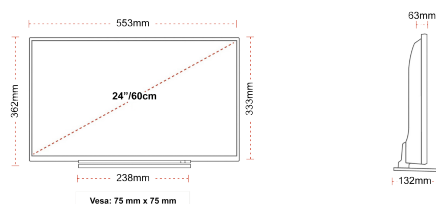

SIZE

DISPLAY

Screen Size (inch / cm)	24" / 60cm
Panel Type	Edge LED (ELED)
Resolution	HD Ready (1366 x 768)
Brightness	220

SOUND

Dolby Audio™	Yes
Audio Output Power (RMS)	2x2.5W
Speaker Type	Down Firing
Internal Subwoofer	No
DTS	No
Equalizer	5 band
Onkyo	No

MECHANICAL

Boxed dimensions (mm)	625 x 110 x 460
Dimensions with stand (mm)	553 x 132 x 362
Dimensions without Stand (mm)	553 x 63 x 333
Gross Weight (kg)	5,5
Net Weight (kg)	3,6
VESA (Wall mount) WxH	75mm x 75mm
Screw Size	M4