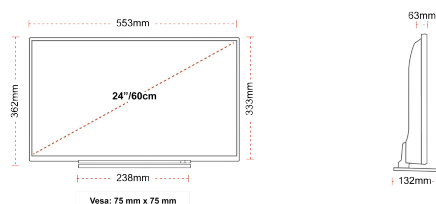

BACK

SIZE

DISPLAY

Screen Size (inch / cm)	24" / 60cm
Panel Type	Edge LED (ELED)
Resolution	HD Ready (1366 x 768)
Brightness	220

SOUND

Dolby Audio™	Yes
Audio Output Power (RMS)	2x2.5W
Speaker Type	Down Firing
Internal Subwoofer	No
DTS	No
Equalizer	5 band
Onkyo	No

MECHANICAL

Boxed dimensions (mm)	625 x 110 x 460
Dimensions with stand (mm)	553 x 132 x 362
Dimensions without Stand (mm)	553 x 63 x 333
Gross Weight (kg)	5,5
Net Weight (kg)	3,6
VESA (Wall mount) WxH	75mm x 75mm
Screw Size	M4