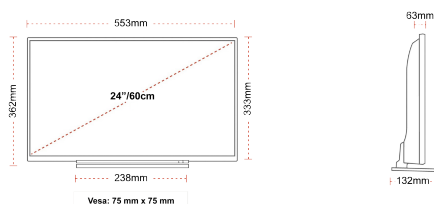

## SIZE

## DISPLAY

|                         |                       |
|-------------------------|-----------------------|
| Screen Size (inch / cm) | 24" / 60cm            |
| Panel Type              | Edge LED (ELED)       |
| Resolution              | HD Ready (1366 x 768) |
| Brightness              | 220                   |

## MECHANICAL

|                               |                 |
|-------------------------------|-----------------|
| Boxed dimensions (mm)         | 625 x 110 x 460 |
| Dimensions with stand (mm)    | 553 x 132 x 362 |
| Dimensions without Stand (mm) | 553 x 63 x 333  |
| Gross Weight (kg)             | 5,5             |
| Net Weight (kg)               | 3,6             |
| VESA (Wall mount) WxH         | 75mm x 75mm     |
| Screw Size                    | M4              |