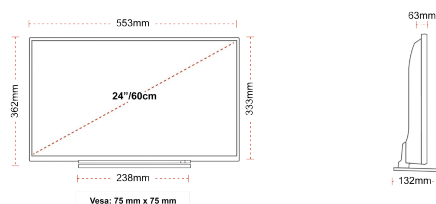

G

HDR
 32kWh/1000

HIGHLIGHTS

- ⊗ HD Ready
- ⊗ 2x HDMI, 1x USB
- ⊗ Smart TV
- ⊗ Internal WLAN
- ⊗ Alexa Built-in
- ⊗ Works With Google

CONNECTIONS

SIDE

BACK

SIZE

DISPLAY

Screen Size (inch / cm)	24" / 60cm
Panel Type	Edge LED (ELED)
Resolution	HD Ready (1366 x 768)
Brightness	220

SOUND

Dolby Audio™	Yes
Audio Output Power (RMS)	2x2.5W
Speaker Type	Down Firing
Internal Subwoofer	No
DTS	No
Equalizer	5 band
Onkyo	No

MECHANICAL

Boxed dimensions (mm)	625 x 110 x 460
Dimensions with stand (mm)	553 x 132 x 362
Dimensions without Stand (mm)	553 x 63 x 333
Gross Weight (kg)	5,5
Net Weight (kg)	3,6
VESA (Wall mount) WxH	75mm x 75mm
Screw Size	M4