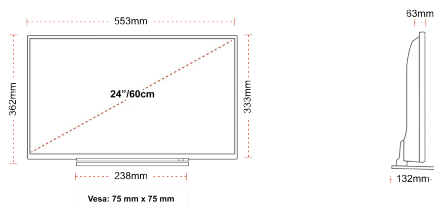

BACK

SIZE

DISPLAY

Screen Size (inch / cm)	24" / 60cm
Panel Type	Edge LED (ELED)
Resolution	HD Ready (1366 x 768)
Brightness	220

SOUND

Dolby Audio™	Yes
Audio Output Power (RMS)	2x2.5W
Speaker Type	Down Firing
Internal Subwoofer	No
DTS	No
Equalizer	5 band
Onkyo	No

MECHANICAL

Boxed dimensions (mm)	625 x 110 x 460
Dimensions with stand (mm)	553 x 132 x 362
Dimensions without Stand (mm)	553 x 63 x 333
Gross Weight (kg)	5,5
Net Weight (kg)	3,6
VESA (Wall mount) WxH	75mm x 75mm
Screw Size	M4