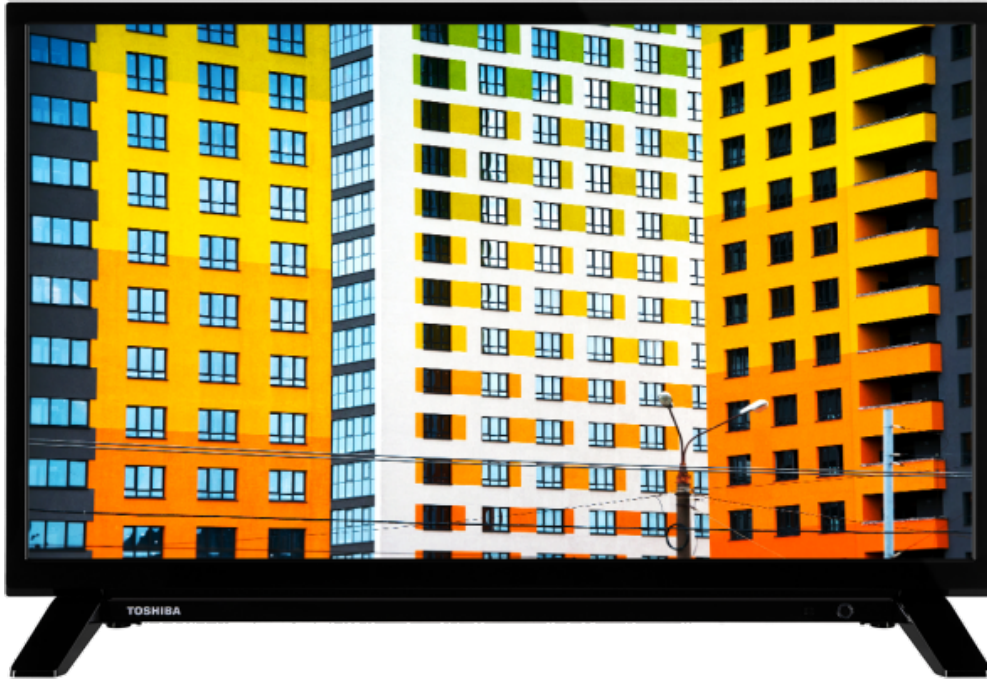

TOSHIBA

W/L21 Series

24W2163DG/2

EAN: 4024862130305

 Dolby Audio

 SECURE
SMART TV

NETFLIX

prime video

 YouTube

 SCREEN SHARE

 SMART TV

A whole new world of entertainment awaits you on your Toshiba big screen TV and it's all just one click away. Choose from Toshiba's huge range of music, video, TV and social media apps. With Netflix®, Prime Video or YouTube™, you will find plenty of content.

 720p HD READY

To watch TV in HD picture quality is to see and believe in the on-screen action. Catch additional detail in every scene for a more authentic viewer experience.

E

26kWh/1000

HIGHLIGHTS

- ⊞ HD Ready
- ⊞ 2 HDMI - 1 USB
- ⊞ Smart TV
- ⊞ Internal WLAN
- ⊞ Alexa
- ⊞ Works With Google

SIZE

DISPLAY

Screen Size (inch / cm)	24" / 60cm
Panel Type	Edge LED (ELED)
Resolution	HD Ready (1366 x 768)
Brightness	220

SOUND

Dolby Audio™	Yes
Audio Output Power (RMS)	2x2.5W
Speaker Type	Down Firing
Internal Subwoofer	No
DTS	No
Equalizer	5 band
Onkyo	No