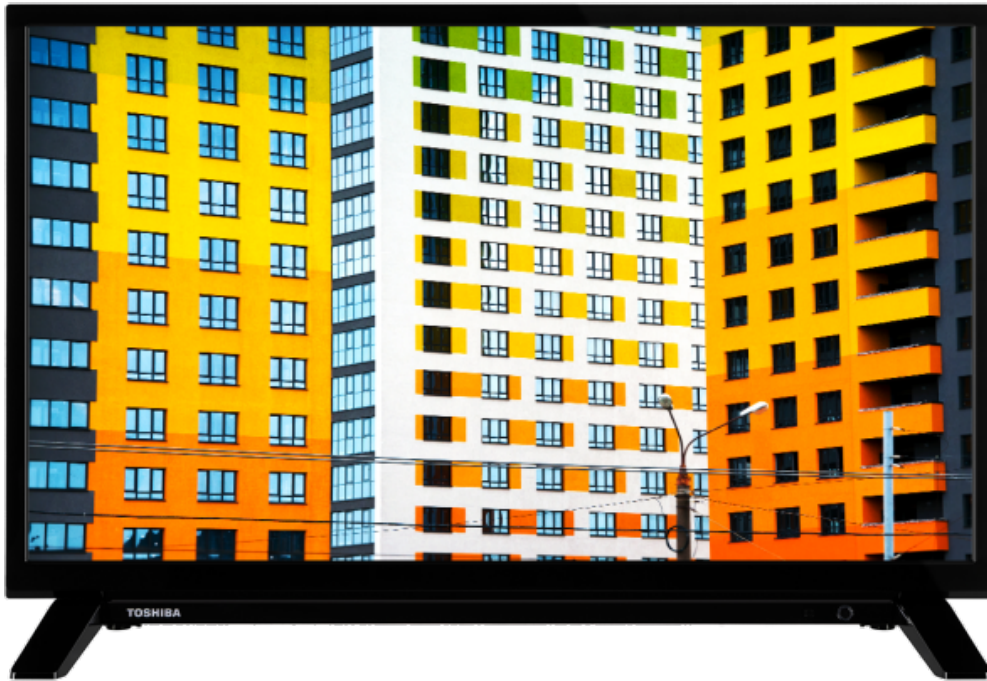

TOSHIBA

W/L21 Series

24W2163DG/2

EAN: 4024862130305

 Dolby Audio

 SECURE
SMART TV

NETFLIX

prime video

 YouTube

 SCREEN SHARE

 SMART TV

A whole new world of entertainment awaits you on your Toshiba big screen TV and it's all just one click away. Choose from Toshiba's huge range of music, video, TV and social media apps. With Netflix®, Prime Video or YouTube™, you will find plenty of content.

 720p HD READY

To watch TV in HD picture quality is to see and believe in the on-screen action. Catch additional detail in every scene for a more authentic viewer experience.

E

26kWh/1000

HIGHLIGHTS

- ⊞ HD Ready
- ⊞ 2 HDMI - 1 USB
- ⊞ Smart TV
- ⊞ Internal WLAN
- ⊞ Alexa
- ⊞ Works With Google

SIZE

DISPLAY

Screen Size (inch / cm)	24" / 60cm
Panel Type	Edge LED (ELED)
Resolution	HD Ready (1366 x 768)
Brightness	220

SOUND

Dolby Audio™	Yes
Audio Output Power (RMS)	2x2.5W
Speaker Type	Down Firing
Internal Subwoofer	No
DTS	No
Equalizer	5 band
Onkyo	No