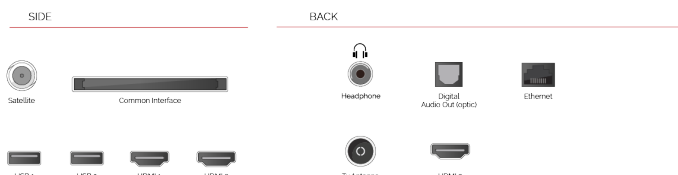

ΣΥΝΔΕΣΗ

ΜΕΓΕΘΟΣ