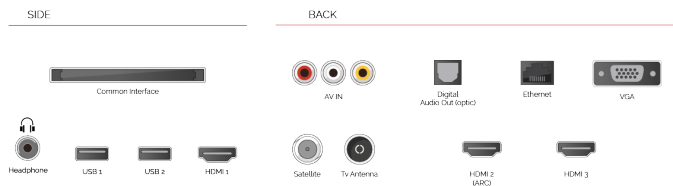

CONNEXION

TAILLE