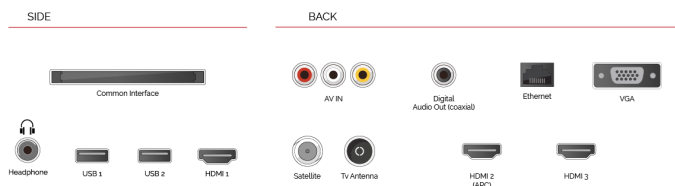

CONNEXION

TAILLE