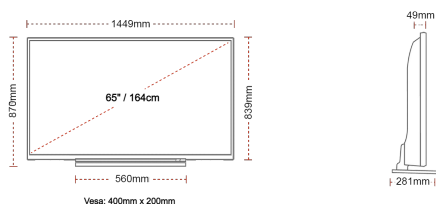

CONNECTIONS

SIZE

DISPLAY

Screen Size (inch / cm)	65" / 164cm
Panel Type	Direct Back Light (DLED)
Resolution	Ultra HD (3840 x 2160)
Brightness	500

SOUND

Dolby Audio™	Yes
Audio Output Power (RMS)	2x12W
Speaker Type	Down Firing
Internal Subwoofer	Yes
Sound Modes	Music, Movie, Speech, Classic, Flat, User
DTS	Yes
Equalizer	5 band
Onkyo	Yes
Ger (D) + Nicam Stereo	Yes

MECHANICAL

Boxed dimensions (mm)	1715 x 255 x 1066
Dimensions with stand (mm)	1449 x 281 x 870
Dimensions without Stand (mm)	1449 x 49 x 839
Gross Weight (kg)	45,5
Net Weight (kg)	35
VESA (Wall mount) WxH	400mm x 200mm